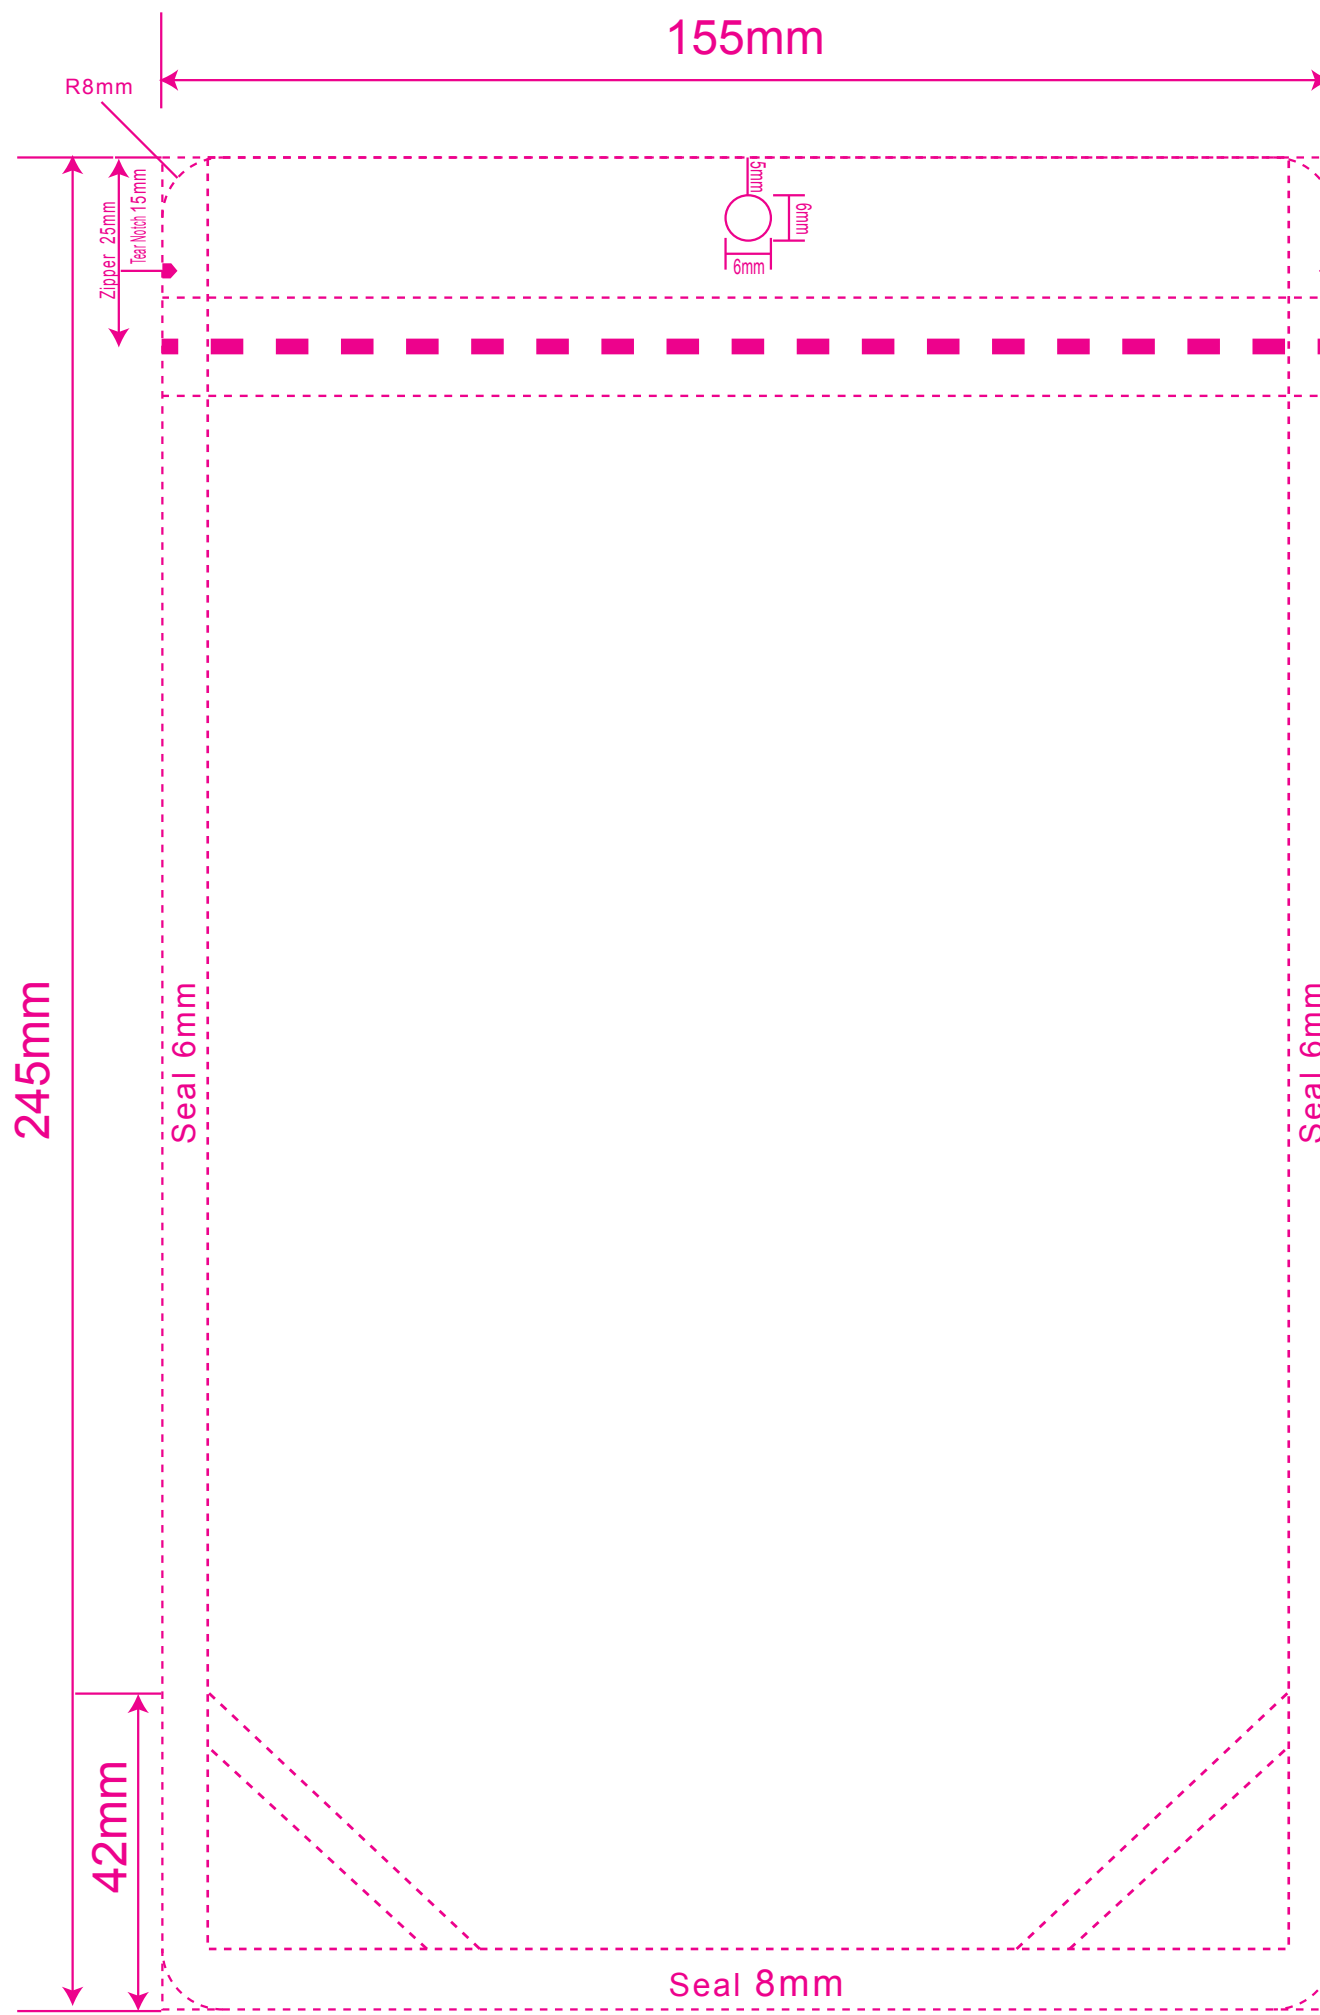

Front-clear

155mm

Back-clear

155mm

155mm