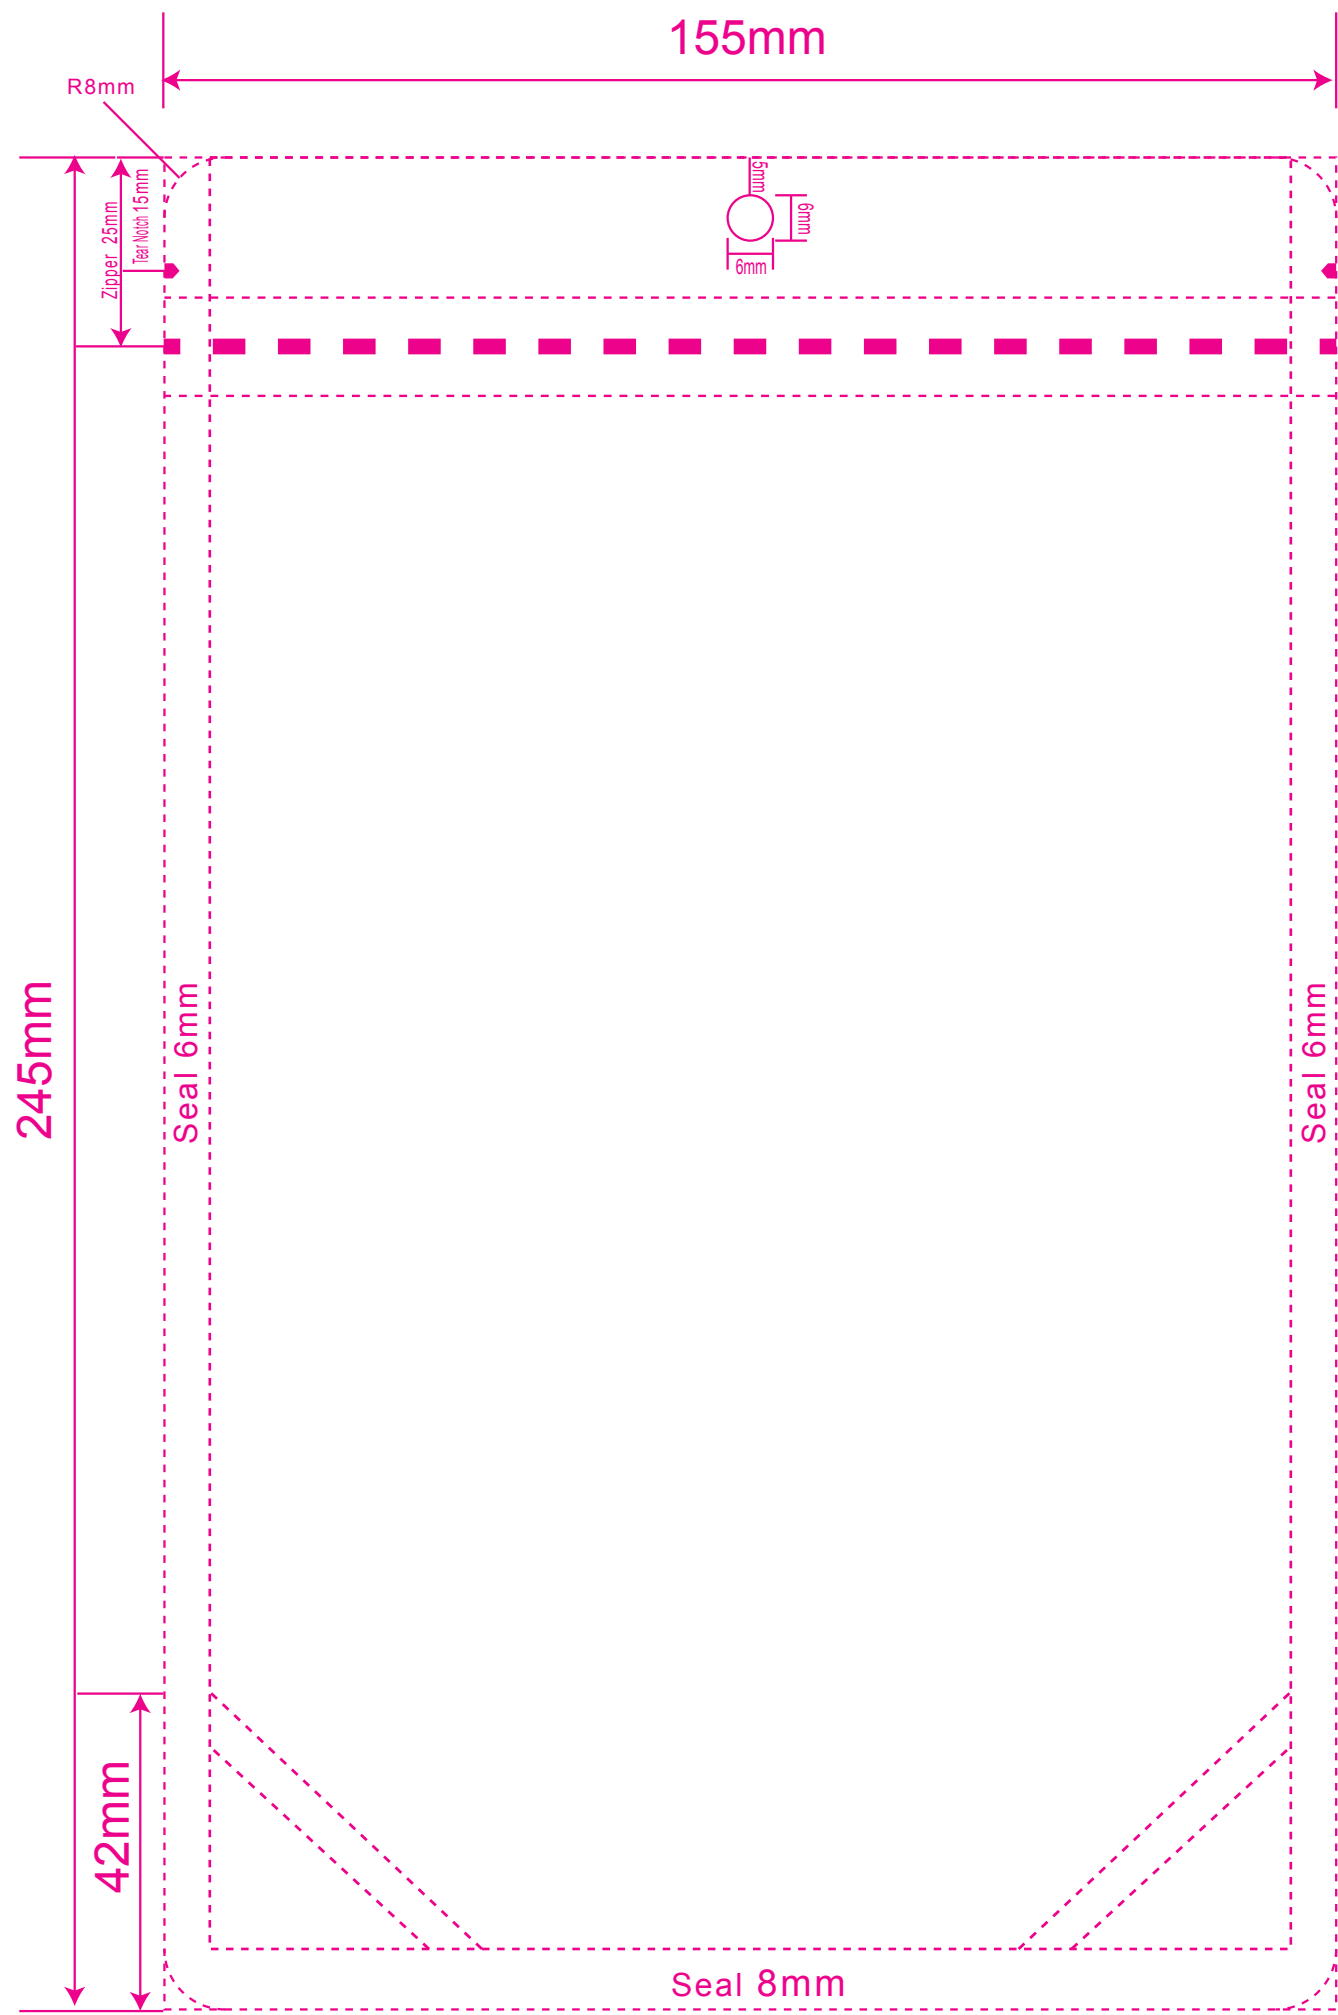

Front-clear

155mm

Back-clear

155mm

155mm