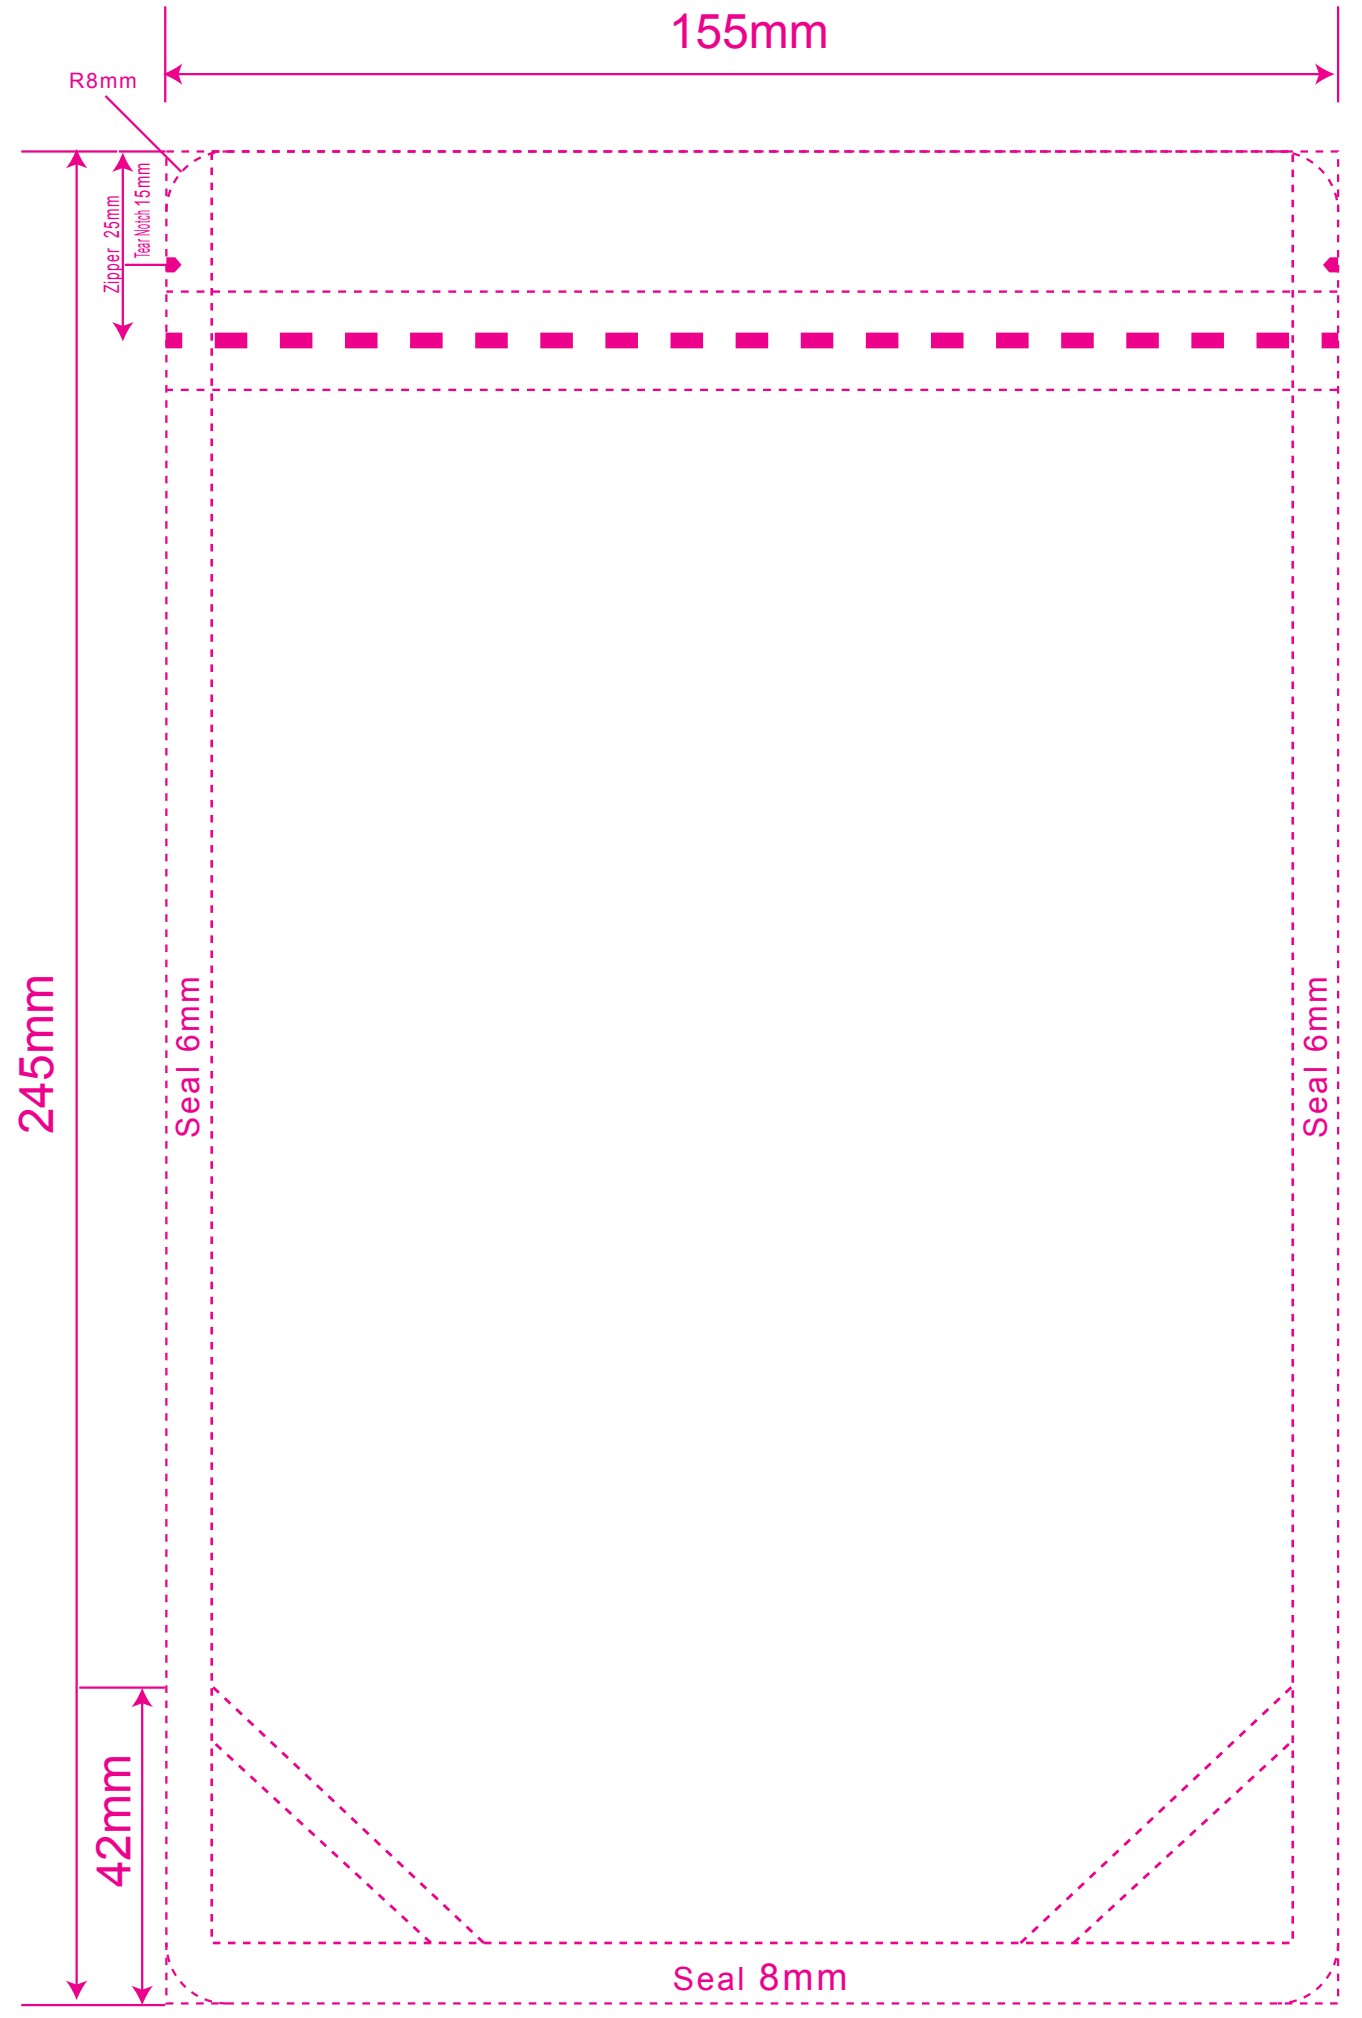

Front-clear

155mm

Back-clear

155mm

155mm