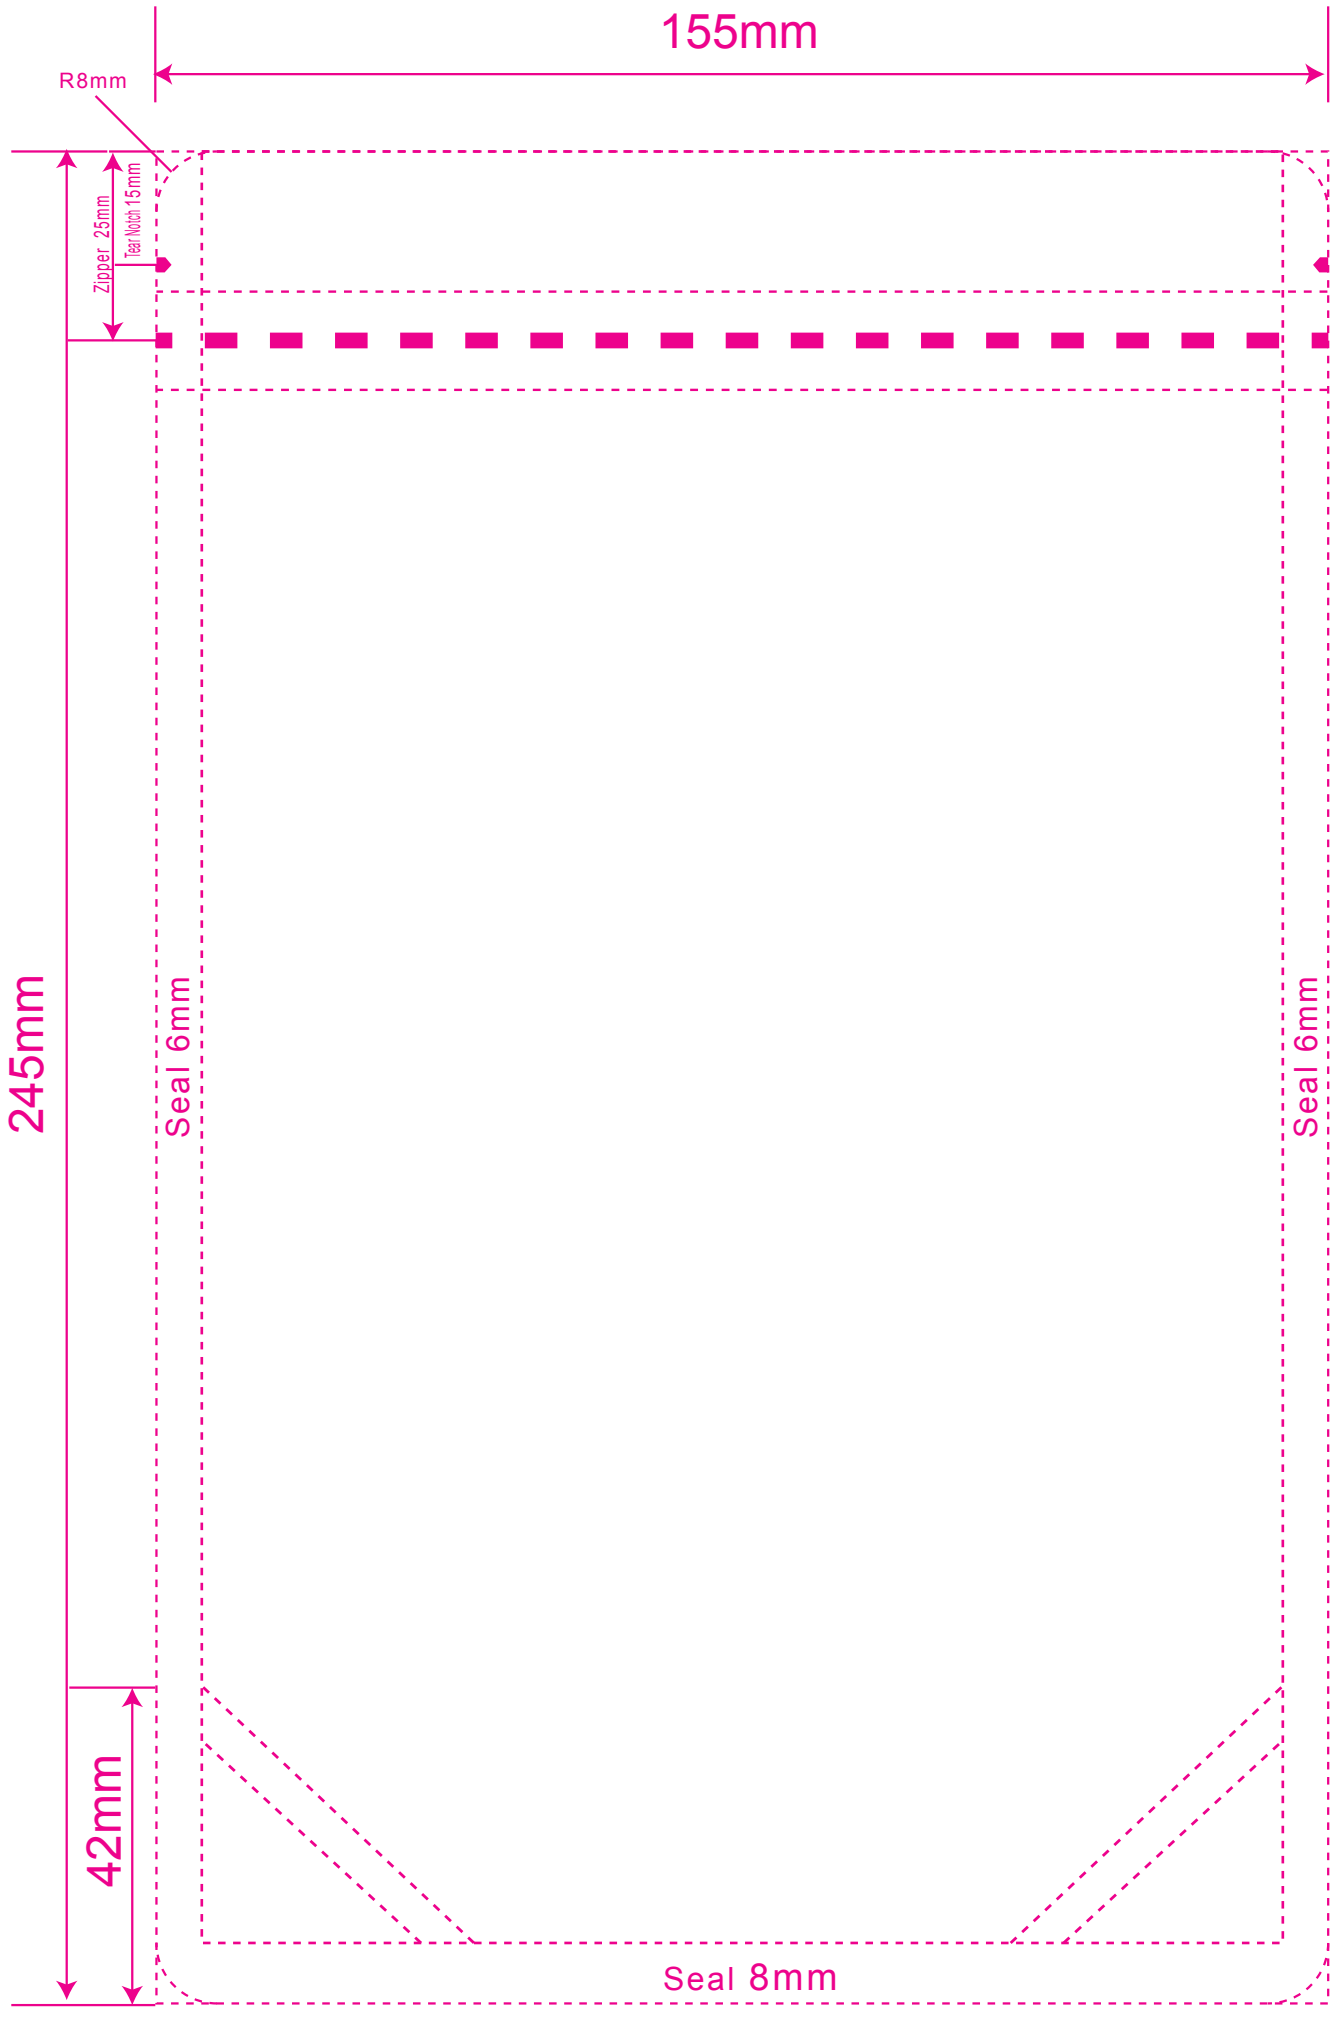

Front-clear

155mm

Back-clear

155mm

155mm