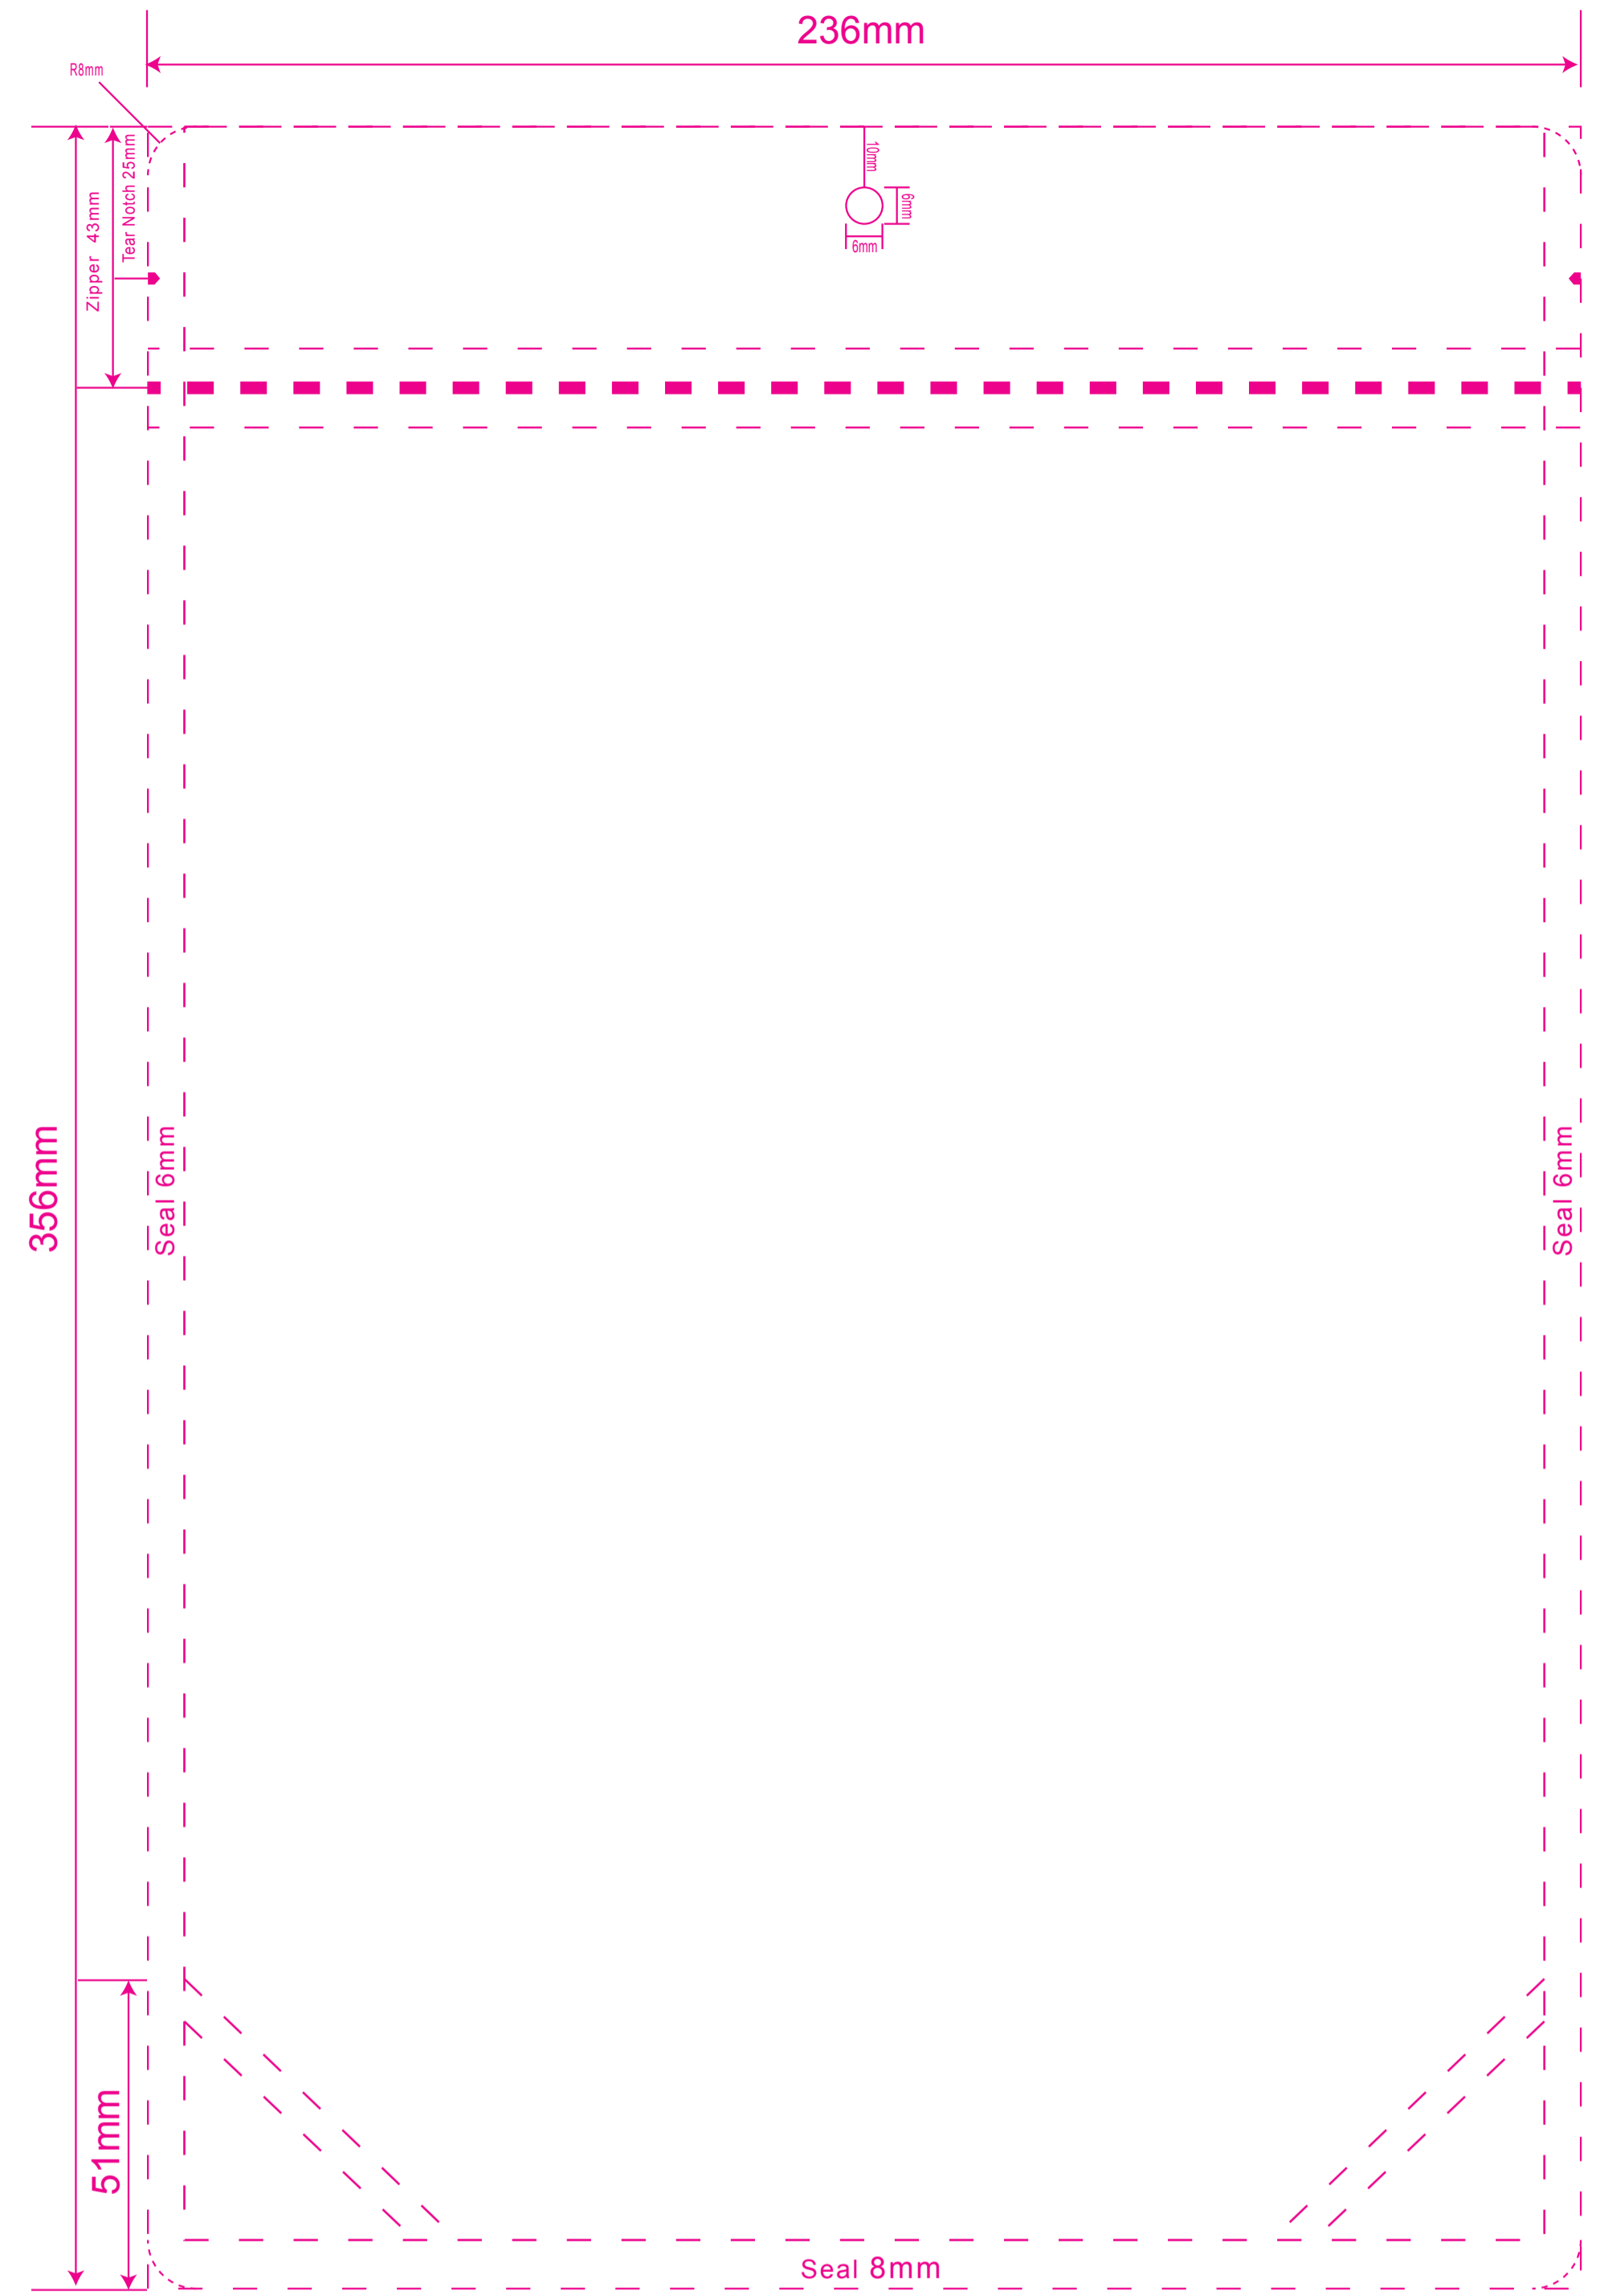

Front-clear

236mm

Back-Clear

236mm

236mm