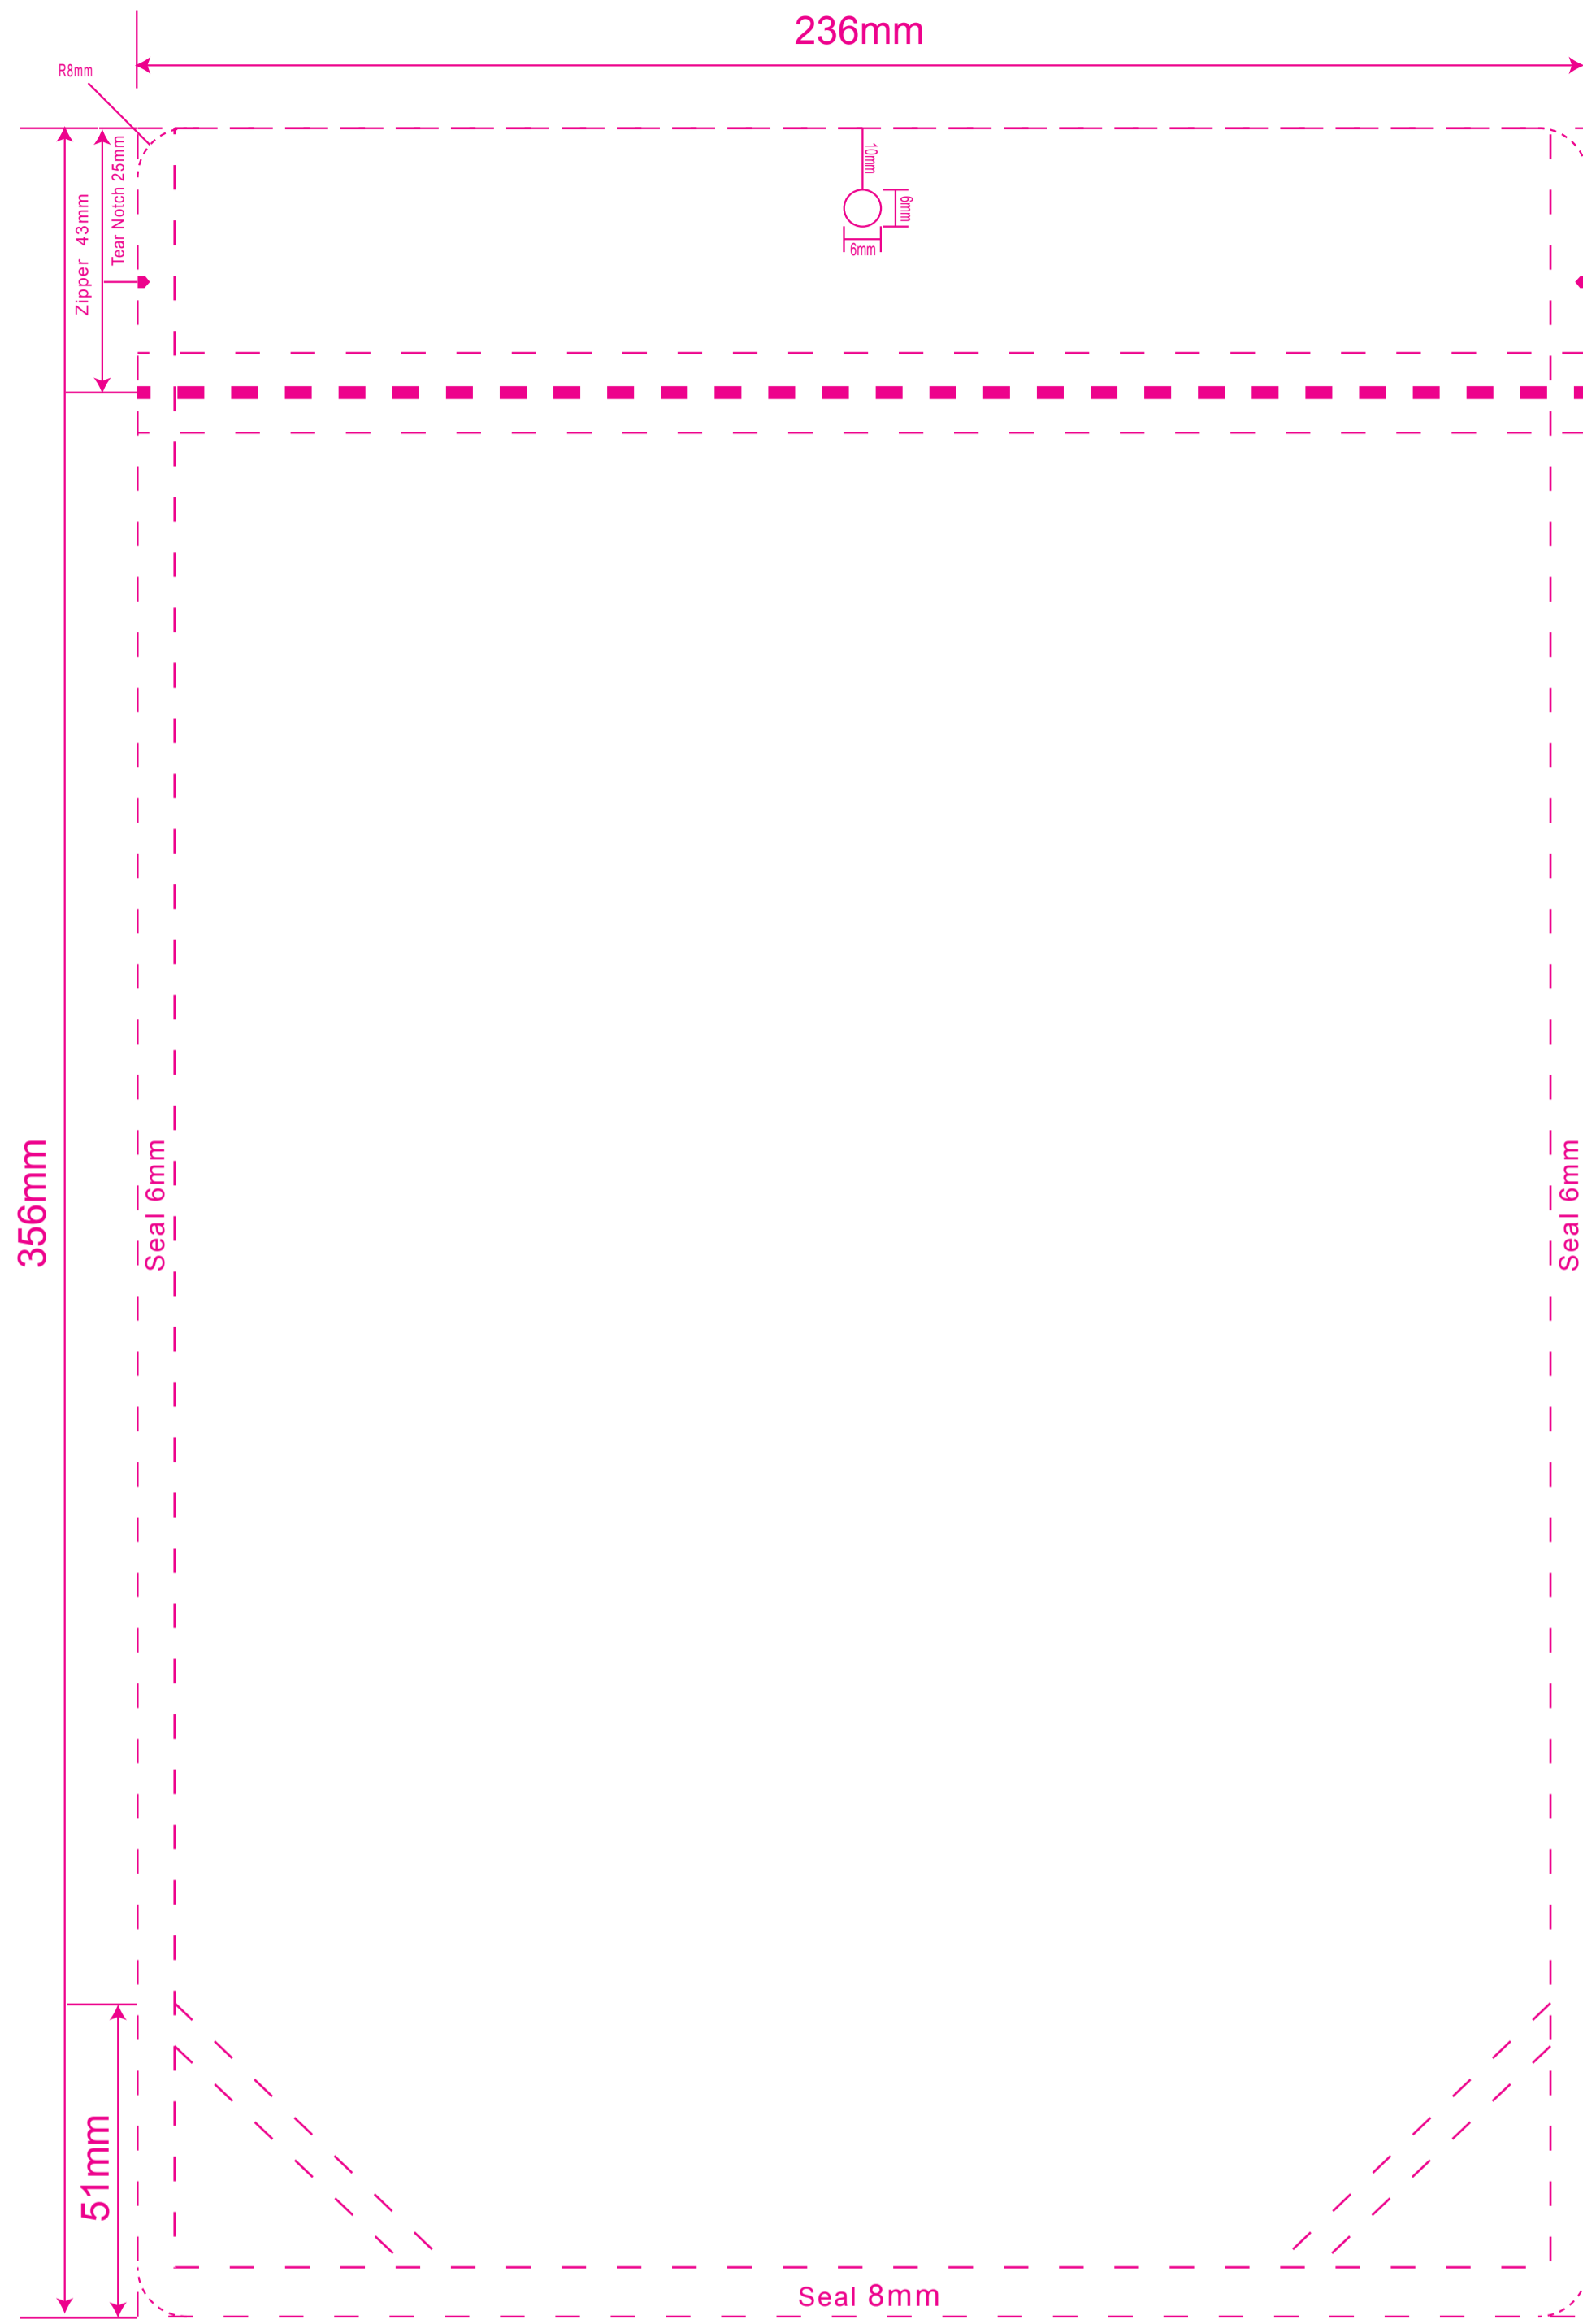

Front-clear

236mm

Back-Clear

236mm

236mm