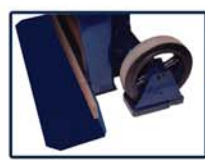

PowerMate®

Elevator: Complete Moving Solution ...

1. Horizontal Support Brackets

6. Strap Bar***

2. Skid Plate

5. Load Elevator

3. Wheel Brakes*

4. Extended Toeplate Depth

Accessory Package Includes:

1. Horizontal Support Brackets - Designed to protect the battery pack and for easy loading & unloading. Provides the ability to place the machine and load horizontally in the vehicle during transport, e.g. van.