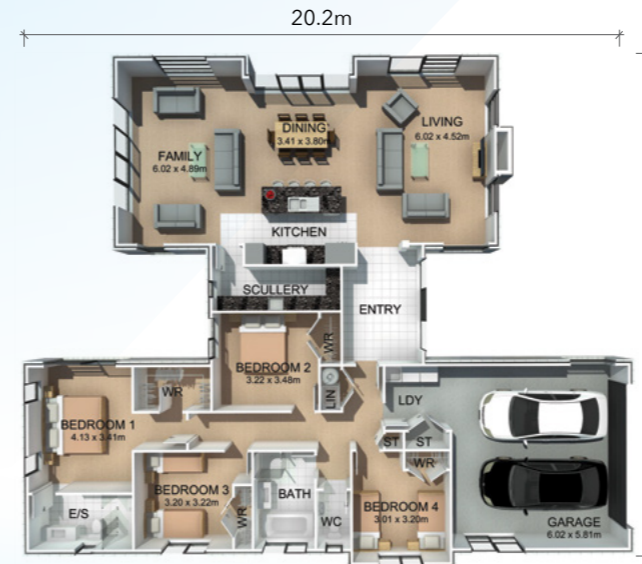

Houses within the Pavilion Range have been designed with modernity and family living in mind. The majority feature four bedrooms, two bathrooms, two living areas and a covered alfresco living area. The choice of gable or mono-pitch rooflines are on offer in this exciting new range.

Arapuni

218m² 4 bedrooms 2 bathrooms 2 cars 2 living areas

Tarawera

239m² 4 bedrooms 2 bathrooms 2 cars 2 living areas

You choose the roof-line

Kainui

219m² 4 bedrooms 2 bathrooms 2 cars 2 living areas

Twizel

220m² 4 bedrooms 2 bathrooms 2 cars 2 living areas

You choose the roof-line

Karapiro

192m² 3 bedrooms 2 bathrooms 2 cars 2 living areas

Hayes

247m² 4 bedrooms 2 bathrooms 2 cars 2 living areas

You choose the roof-line

Ngaroto

193m² 3 bedrooms 2 bathrooms 2 cars 2 living areas