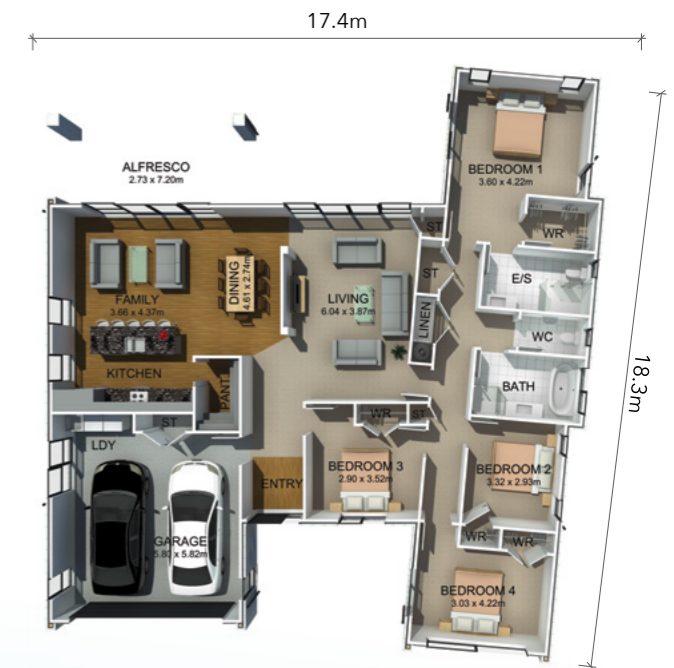

Houses within the Pavilion Range have been designed with modernity and family living in mind. The majority feature four bedrooms, two bathrooms, two living areas and a covered alfresco living area. The choice of gable or mono-pitch rooflines are on offer in this exciting new range.

Arapuni

218m² 4 bedrooms 2 bathrooms 2 cars 2 living areas

Tarawera

239m² 4 bedrooms 2 bathrooms 2 cars 2 living areas

You choose the roof-line

Kainui

219m² 4 bedrooms 2 bathrooms 2 cars 2 living areas

Twizel

220m² 4 bedrooms 2 bathrooms 2 cars 2 living areas

You choose the roof-line

Karapiro

192m² 3 bedrooms 2 bathrooms 2 cars 2 living areas

Hayes

247m² 4 bedrooms 2 bathrooms 2 cars 2 living areas

You choose the roof-line

Ngaroto

193m² 3 bedrooms 2 bathrooms 2 cars 2 living areas