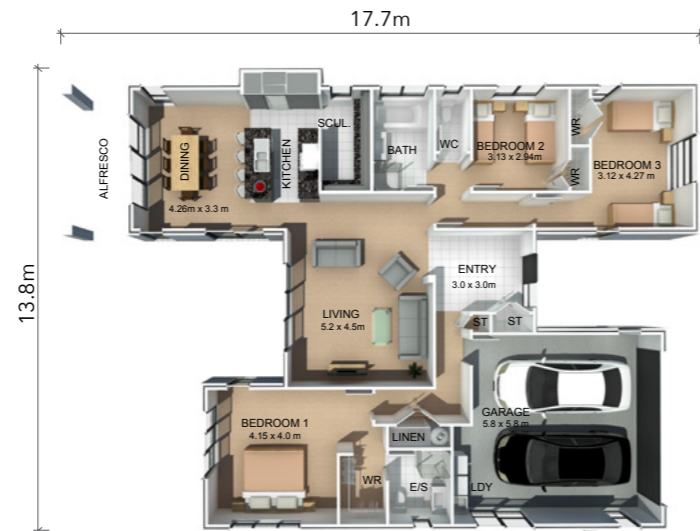

Houses within the Pavilion Range have been designed with modernity and family living in mind. The majority feature four bedrooms, two bathrooms, two living areas and a covered alfresco living area. The choice of gable or mono-pitch rooflines are on offer in this exciting new range.

Arapuni

218m² 4 bedrooms 2 bathrooms 2 cars 2 living areas

Tarawera

239m² 4 bedrooms 2 bathrooms 2 cars 2 living areas

You choose the roof-line

Kainui

219m² 4 bedrooms 2 bathrooms 2 cars 2 living areas

Twizel

220m² 4 bedrooms 2 bathrooms 2 cars 2 living areas

You choose the roof-line

Karapiro

192m² 3 bedrooms 2 bathrooms 2 cars 2 living areas

Hayes

247m² 4 bedrooms 2 bathrooms 2 cars 2 living areas

You choose the roof-line

Ngaroto

193m² 3 bedrooms 2 bathrooms 2 cars 2 living areas