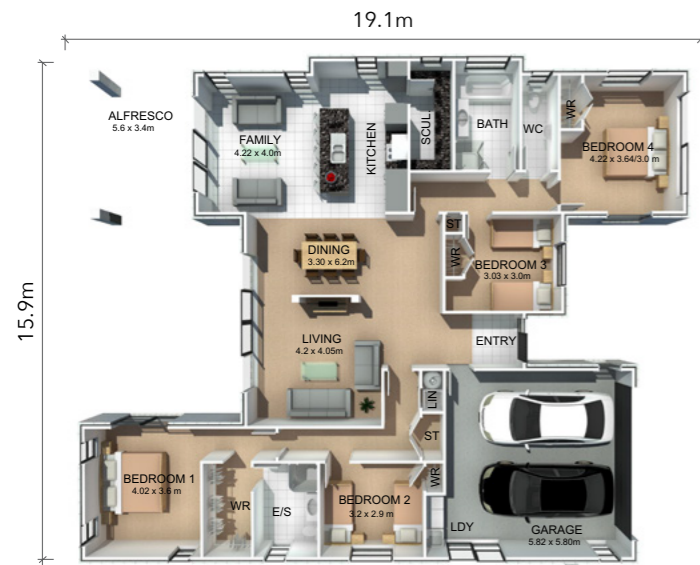

Houses within the Pavilion Range have been designed with modernity and family living in mind. The majority feature four bedrooms, two bathrooms, two living areas and a covered alfresco living area. The choice of gable or mono-pitch rooflines are on offer in this exciting new range.

Arapuni

218m² 4 bedrooms 2 bathrooms 2 cars 2 living areas

Tarawera

239m² 4 bedrooms 2 bathrooms 2 cars 2 living areas

You choose the roof-line

Kainui

219m² 4 bedrooms 2 bathrooms 2 cars 2 living areas

Twizel

220m² 4 bedrooms 2 bathrooms 2 cars 2 living areas

You choose the roof-line

Karapiro

192m² 3 bedrooms 2 bathrooms 2 cars 2 living areas

Hayes

247m² 4 bedrooms 2 bathrooms 2 cars 2 living areas

You choose the roof-line

Ngaroto

193m² 3 bedrooms 2 bathrooms 2 cars 2 living areas