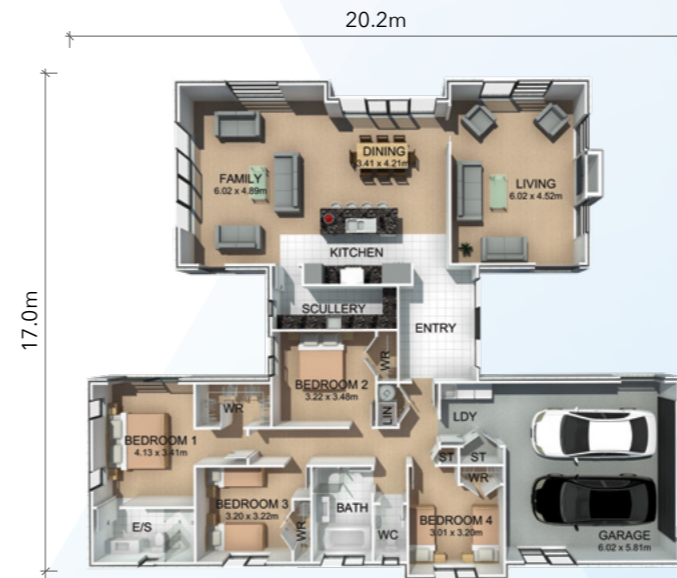

Houses within the Pavilion Range have been designed with modernity and family living in mind. The majority feature four bedrooms, two bathrooms, two living areas and a covered alfresco living area. The choice of gable or mono-pitch rooflines are on offer in this exciting new range.

Arapuni

218m² 4 bedrooms 2 bathrooms 2 cars 2 living areas

Tarawera

239m² 4 bedrooms 2 bathrooms 2 cars 2 living areas

You choose the roof-line

Kainui

219m² 4 bedrooms 2 bathrooms 2 cars 2 living areas

Twizel

220m² 4 bedrooms 2 bathrooms 2 cars 2 living areas

You choose the roof-line

Karapiro

192m² 3 bedrooms 2 bathrooms 2 cars 2 living areas

Hayes

247m² 4 bedrooms 2 bathrooms 2 cars 2 living areas

You choose the roof-line

Ngaroto

193m² 3 bedrooms 2 bathrooms 2 cars 2 living areas