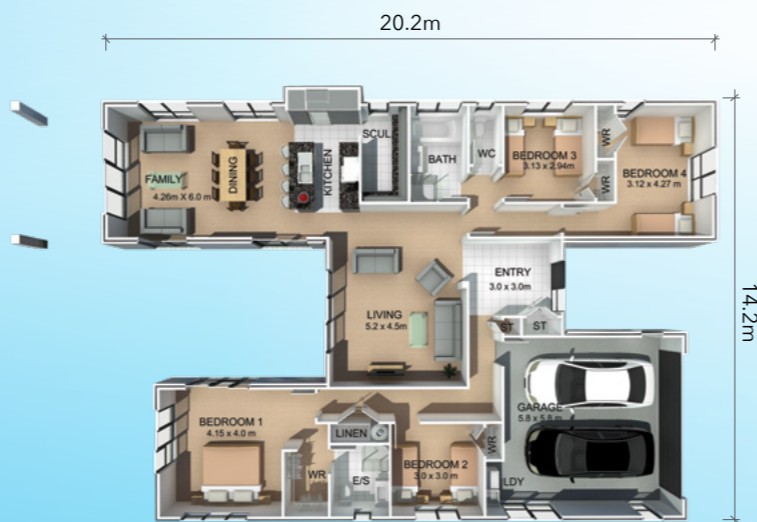

Houses within the Pavilion Range have been designed with modernity and family living in mind. The majority feature four bedrooms, two bathrooms, two living areas and a covered alfresco living area. The choice of gable or mono-pitch rooflines are on offer in this exciting new range.

Arapuni

218m² 4 bedrooms 2 bathrooms 2 cars 2 living areas

Tarawera

239m² 4 bedrooms 2 bathrooms 2 cars 2 living areas

You choose the roof-line

Kainui

219m² 4 bedrooms 2 bathrooms 2 cars 2 living areas

Twizel

220m² 4 bedrooms 2 bathrooms 2 cars 2 living areas

You choose the roof-line

Karapiro

192m² 3 bedrooms 2 bathrooms 2 cars 2 living areas

Hayes

247m² 4 bedrooms 2 bathrooms 2 cars 2 living areas

You choose the roof-line

Ngaroto

193m² 3 bedrooms 2 bathrooms 2 cars 2 living areas