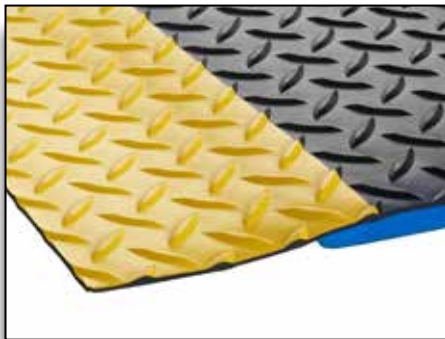

# CROWN

MATTING TECHNOLOGIES

**Worker's Delight™ Deck Plate**  
ANTI-FATIGUE | INDOOR DRY AREA

**Worker's Delight™ Spark-Safe™**  
ANTI-FATIGUE | INDOOR DRY AREA

**Ergo X-treme™**  
HEAVY-DUTY | OILY/ WET AREA