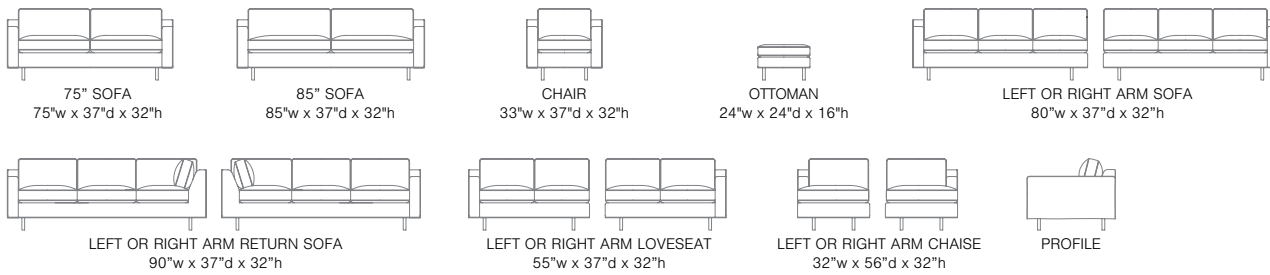

HUNTER STUDIO

Save space without sacrificing comfort: Hunter Studio's low and lean silhouette is well-scaled for urban environments.

HUNTER SLIPCOVERED

Crisp tailored slipcovers dress Hunter's streamlined silhouettes in clean modern style.