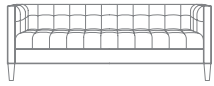

KENNEDY

Like its presidential namesake, this handsome seating collection features an impeccably tailored grid-tufted seat and back between sophisticated shelter arms.

85" SOFA
85"w x 34"d x 31"h