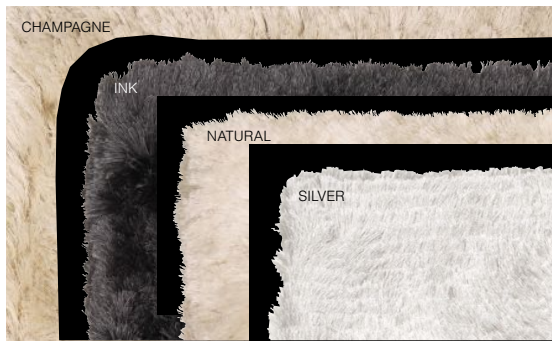

TWIST

Hand-loomed shag construction in wool/linen blend. Ours exclusively.

- 5' x 8'
- 8' x 10'
- 9' x 12'

POWER SHAG

This isn't your mom's shag. Making a comeback, our modern day Power Shag rugs are soft to the eye and plush to the touch, compliments of long, densely packed piles of hand-tufted polyester.

5' x 8' / 8' x 10'
9' x 12' / 10' x 14'

SHIMMER

Hand crafted from bamboo viscose, our Shimmer rugs offer a soothing layer of comfort with a touch of sparkle and shine. Ours exclusively.

5' x 8'
8' x 10'
9' x 12'