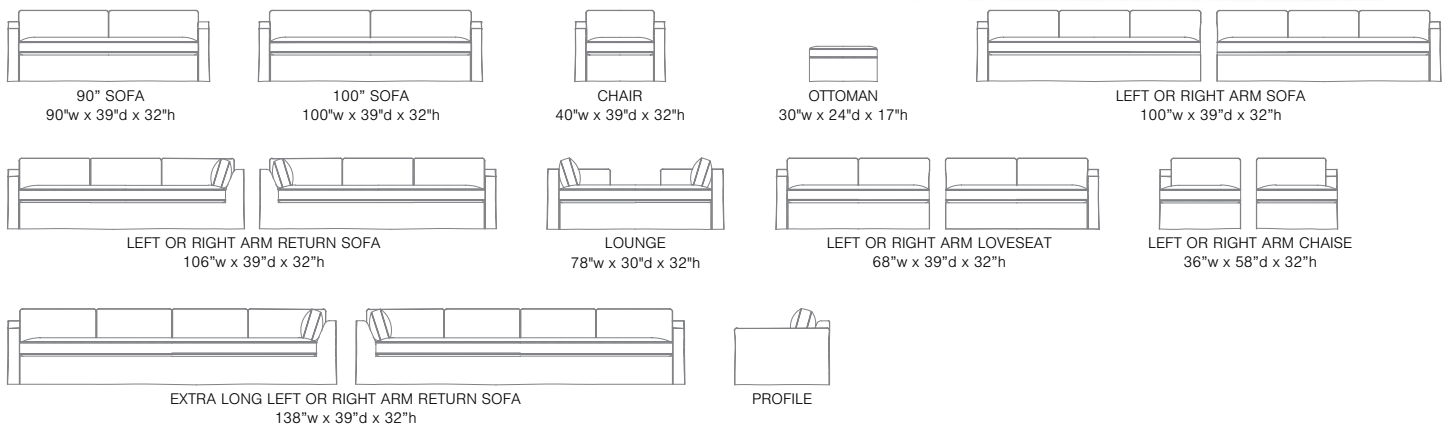

HUNTER

Hunter's low and luxurious modern silhouette features square metal legs, available in polished stainless steel or brass, and round wood legs.

HUNTER STUDIO

Save space without sacrificing comfort: Hunter Studio's low and lean silhouette is well-scaled for urban environments.

HUNTER SLIPCOVERED

Crisp tailored slipcovers dress Hunter's streamlined silhouettes in clean modern style.