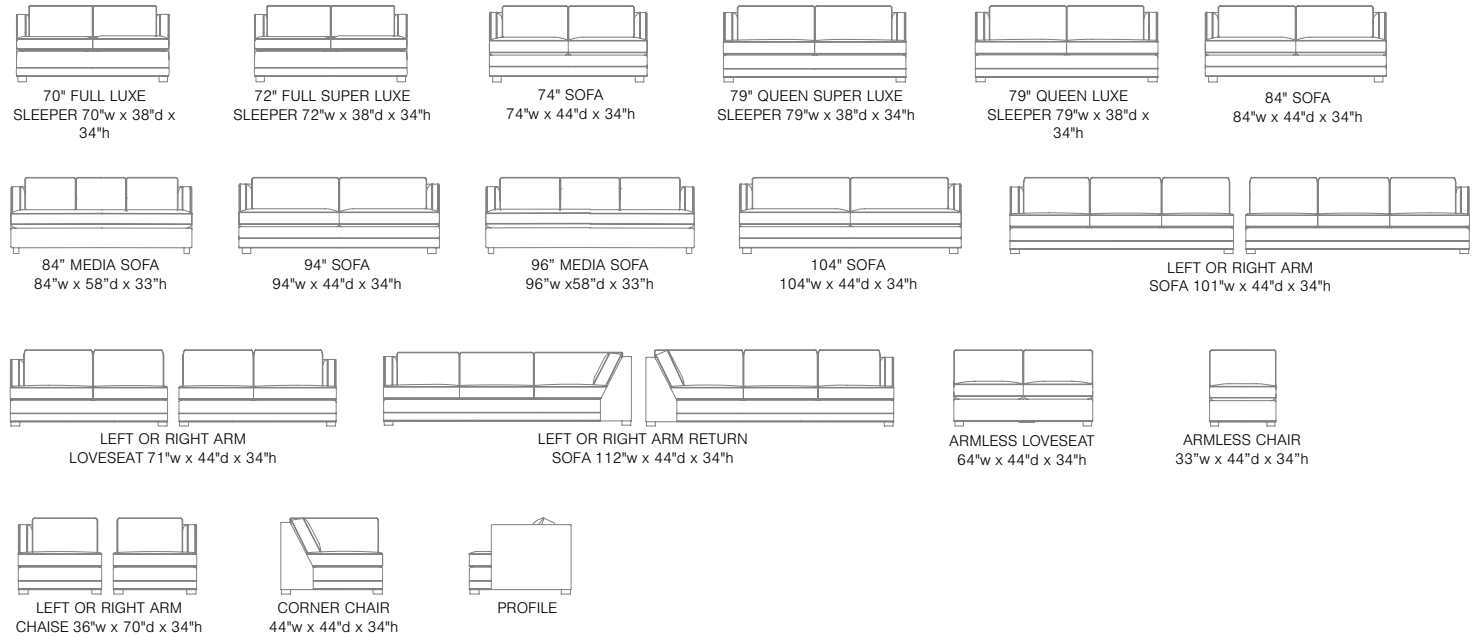

91" SOFA
91" w x 41" d x 33" h

101" SOFA
101" w x 41" d x 33" h

PROFILE

KEATON

As an icon of sophisticated seating, Keaton's architectural lines are current and trimmed with optional nailheads to channel a dose of tradition with a modern silhouette. Recessed track arms and shelter-like style provide clean and comfortable seating in multiple configurations, from large-scale media sofas to luxurious sleepers and sprawling sectionals.