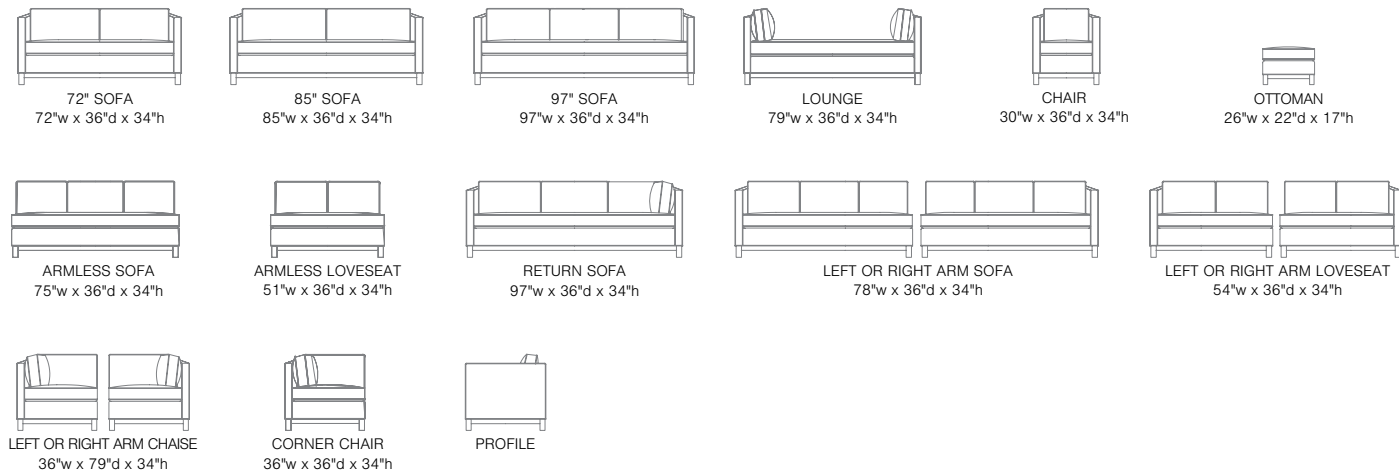

CLIFTON

Modern in form and function: Clifton offers a vast array of silhouettes to comfortably suit most any space. Clifton's clean and classic lines rest comfortably on a supportive wood base detail. Custom options include your choice of welt or no welt. Featured in vivid-peacock, a smooth velvet. Also available in leather. Made in the USA, with earth-friendly materials. View Clifton as a sectional on page 58.