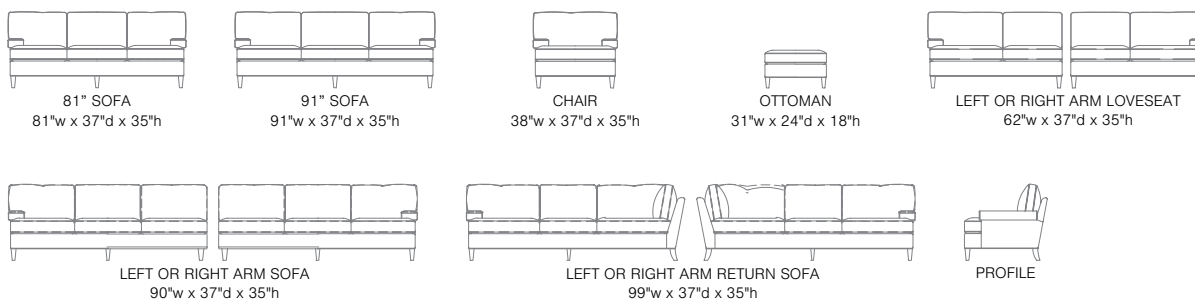

COLTON

Colton offers our iconic soft and modern styling combined with classic features. A tall back and ample cushions provide the comfort of a more traditional sit, while distinctive ultra-low box arms and wood legs with a four-way taper keep the silhouette current.