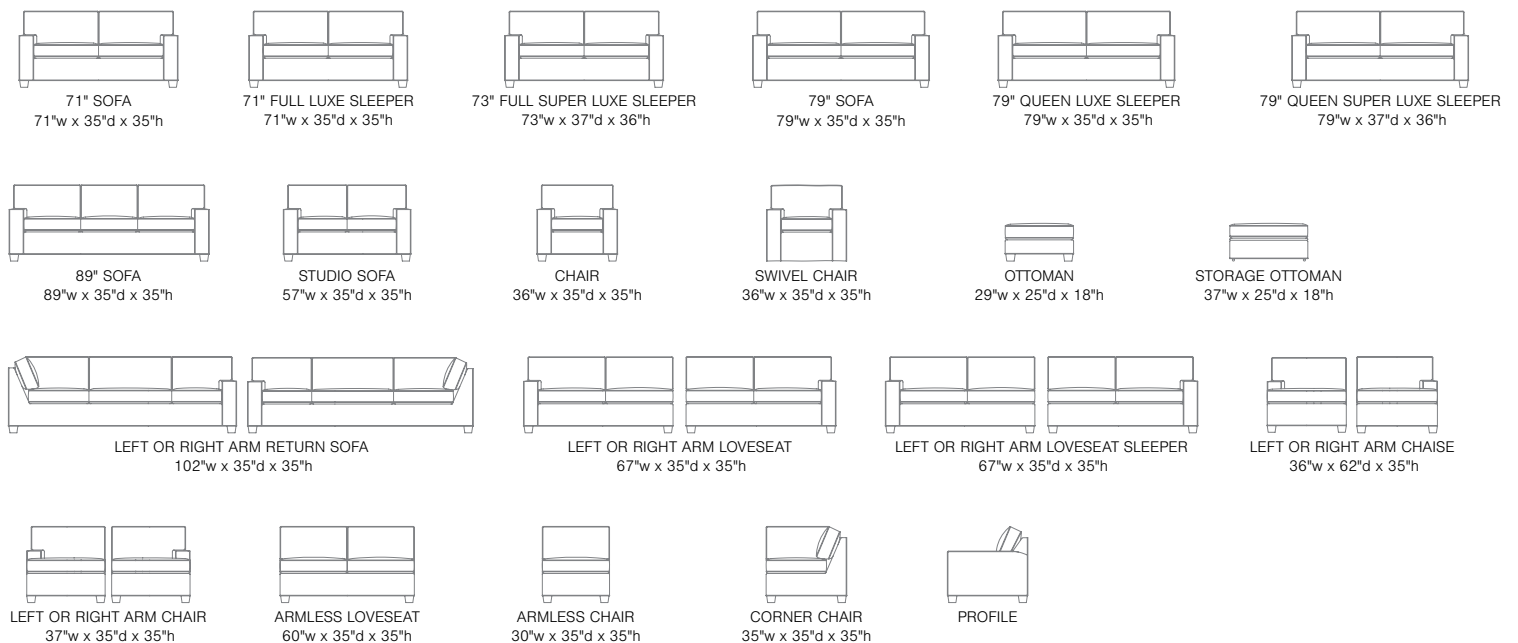

ALEX

The ultimate basic: clean, current, and comfortably modern. Square arms, soft cushions, and simple lines define pieces compact enough to fit in anywhere without sacrificing comfort. This large collection offers a multitude of comfortable seating configurations. The 79" and 89" sofas and sleepers are available with 2-or-3 cushion configurations.