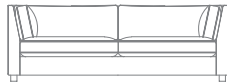

90" SOFA
90" w x 40" d x 31" h