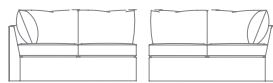

85" SOFA
85"w x 35"d x 32"h

95" SOFA
95"w x 35"d x 32"h

CHAIR
32"w x 35"d x 32"h

OTTOMAN
32"w x 25"d x 17"h

PROFILE

DR. PITT

Just what the doctor ordered: an expansive collection to create sectional configurations that range from the wee to the wow.

LOVESEAT
68"w x 34"d x 36"h

96" SOFA
96"w x 34"d x 36"h

LEFT OR RIGHT ARM LOVESEAT
62"w x 34"d x 36"h

ARMLESS LOVESEAT
56"w x 34"d x 36"h

ARMLESS CHAIR
28"w x 34"d x 36"h

CORNER CHAIR
34"w x 34"d x 36"h

TALL OTTOMAN
28"w x 28"d x 20"h