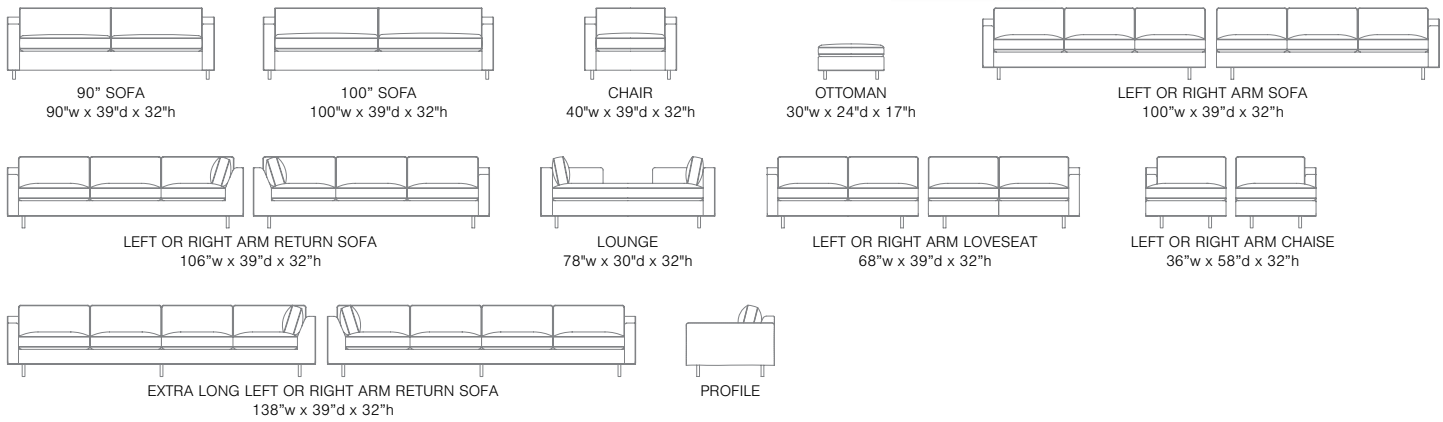

HUNTER

Hunter's low and luxurious modern silhouette features square metal legs, available in polished stainless steel or brass, and round wood legs.