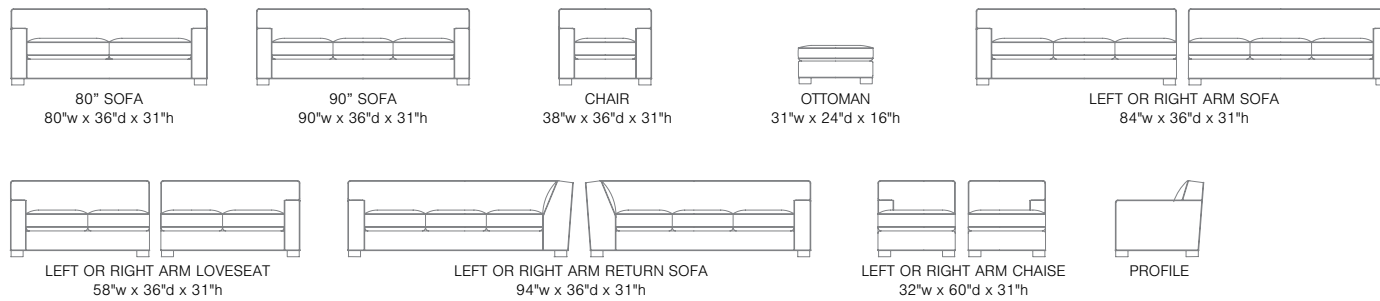

JEAN-LUC LEATHER

Introduce a new level of modern sophistication with Jean Luc's sleek silhouette, refined in rich leather and a combination of welt and stitching details.