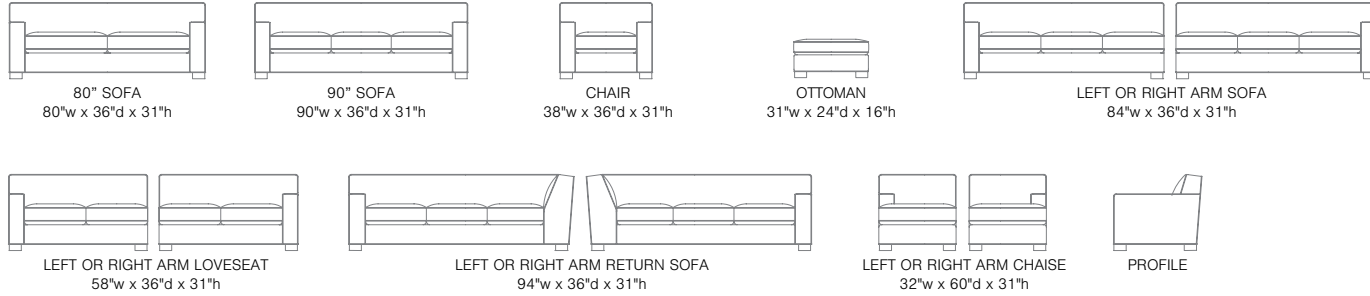

LOVESEAT
68"w x 34"d x 36"h

96" SOFA
96"w x 34"d x 36"h

LEFT OR RIGHT ARM LOVESEAT
62"w x 34"d x 36"h

ARMLESS LOVESEAT
56"w x 34"d x 36"h

ARMLESS CHAIR
28"w x 34"d x 36"h

CORNER CHAIR
34"w x 34"d x 36"h

TALL OTTOMAN
28"w x 28"d x 20"h

LOW OTTOMAN
28"w x 28"d x 15"h

PROFILE

JEAN-LUC

The perfect update to a classic Mid-century design, Jean Luc's sleek silhouette is refined with a combination of welt and stitching details to define a new level of modern sophistication.