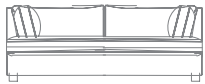

FRANCO

Franco's loose-cushion silhouettes are reminiscent of '70s lounge groups and offer total sink-in comfort. Set on recessed feet, the pieces look like they're floating just off the floor. From large-scale media sofas to several sexy sectional components and an inviting lounge, Franco offers many possibilities for bringing people together.

84" MEDIA SOFA
84" w x 58" d x 32" h