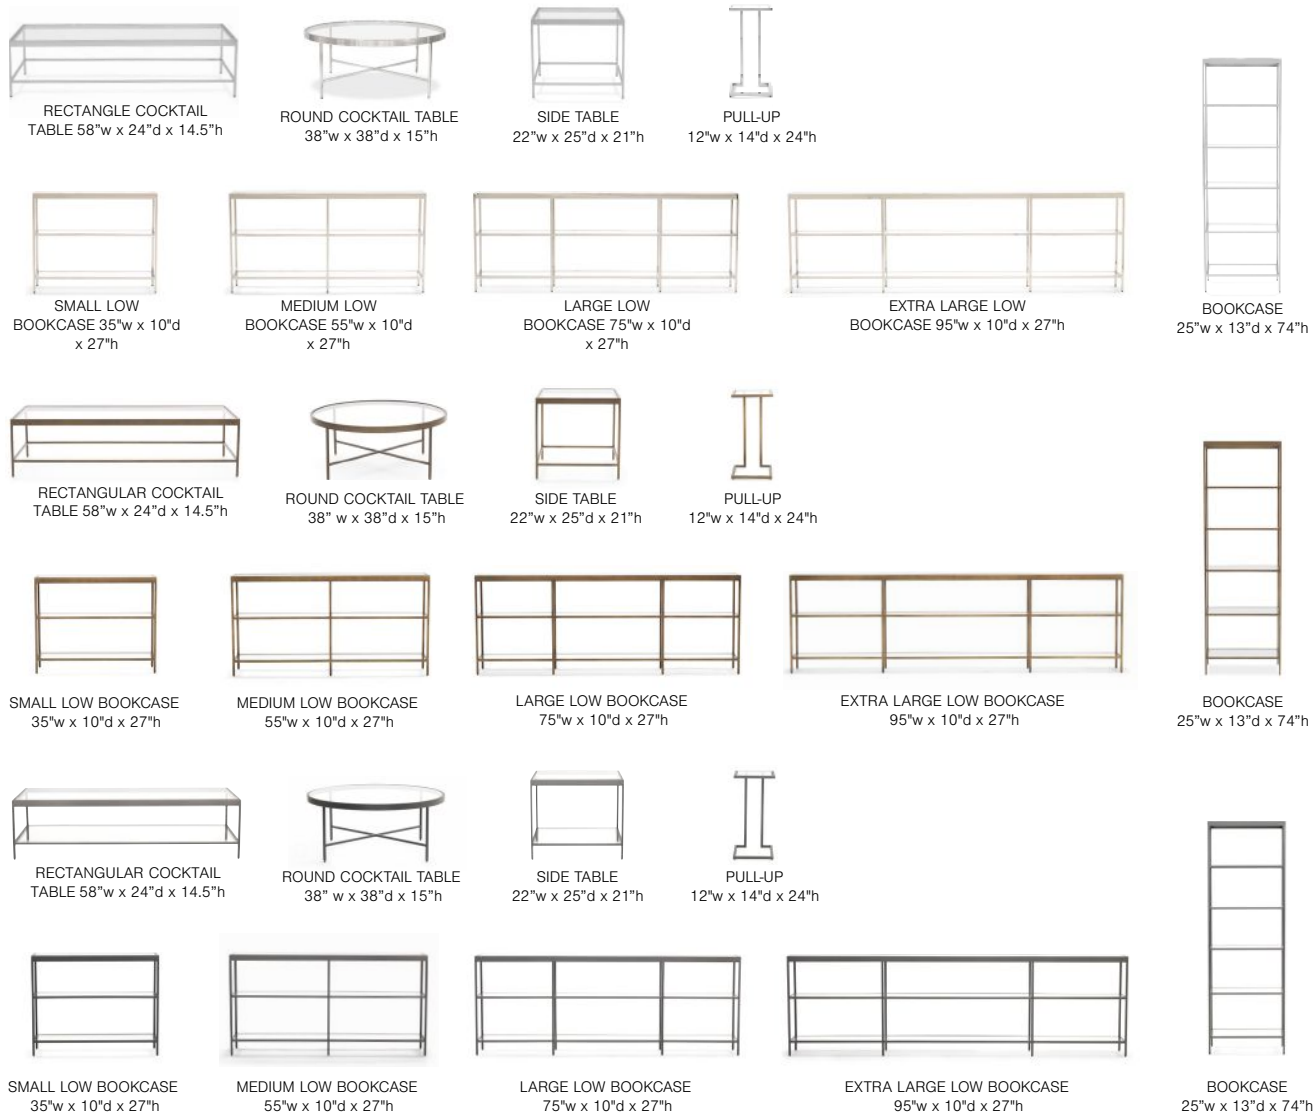

STORAGE CHEST
36"w x 14"d x 34"h

ROUND MIRROR
32"w x 1.5"d x 32"h

SMALL MIRROR
18"w x 1.5"d x 36"h

LARGE MIRROR
30"w x 1.5"d x 44"h

LISBON

Introduce warmth and welcoming texture to rooms and entryways with this three-piece collection of tables and storage, crafted in a rich mix of brass and cerused oak. Versatile media console features oak veneer doors in a striking starburst pattern, accented by split-ring pulls and a slim brass base. Round side table with two shelves offer ample surface and a unique decorative touch: the top is trimmed in brass. Large open-back bookcase with asymmetrical shelves adds visual interest and easily fills a wall, while giving the illusion of built-ins. Choose from two finishes: natural and chocolate.

ROUND SIDE TABLE
in natural
28"w x 28"d x 28"h

ROUND SIDE TABLE
in chocolate
28"w x 28"d x 28"h

MEDIA CONSOLE
in natural
71"w x 17.75"d x
30.75"h

MEDIA CONSOLE
in chocolate
71"w x 17.75"d x
30.75"h

BOOKCASE
in natural
59"w x 15.75"d x 90.5"h

BOOKCASE
in chocolate
59"w x 15.75"d x 90.5"h

VIENNA

Streamlined elegance: a truly trend-proof collection offering clean and classic modern designs in a choice of three finishes: pewter, polished stainless steel or satin brass. Tops and shelves are tempered glass. Delicate, yet durable, Vienna is styled to stand-alone or combine with our other table and storage groups. Perfectly scaled for smaller spaces, slender lines and clear surfaces give Vienna a lighter visual weight.