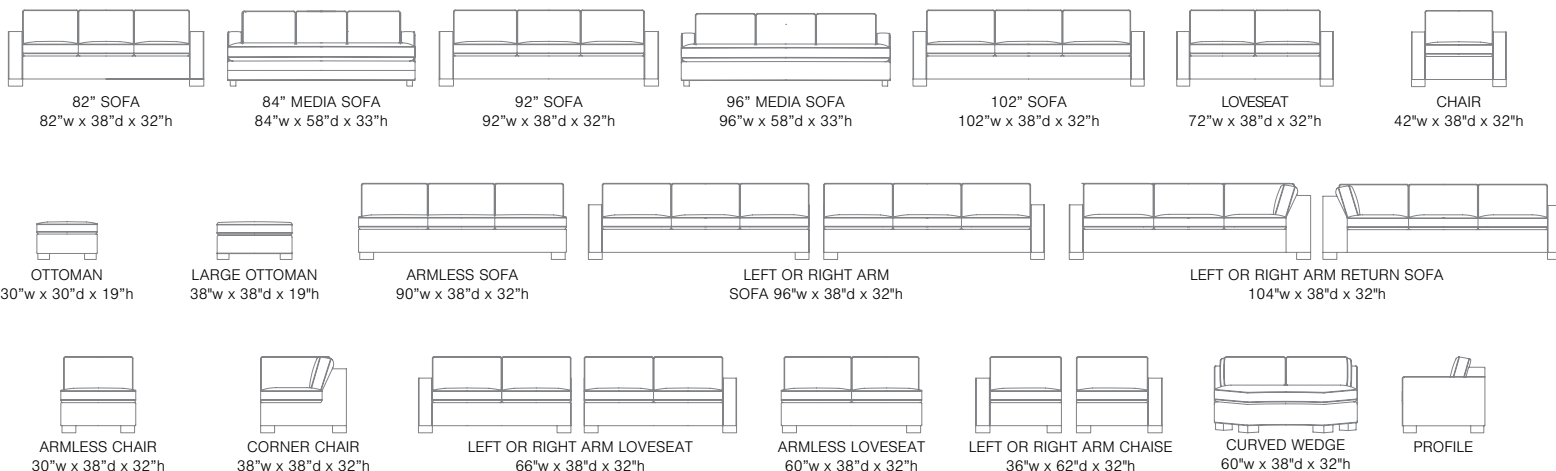

CARSON

Versatile modern collection features a relaxing back angle and wide wood-block feet. Available in an extensive range of pieces to create a multitude of comfortable seating configurations.