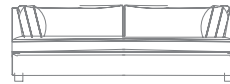

96" MEDIA SOFA
96" w x 58" d x 32" h