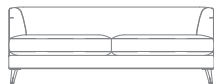

80" SOFA
80"w x 40"d x 32"h

90" SOFA
90"w x 40"d x 32"h

PROFILE

TOP

COCO

With a mid-Century-inspired design, Coco features a clean modern silhouette, with a sexy curve and splayed metal legs. Comfort features: a low shelter-style back and two expansive T-seat cushions.