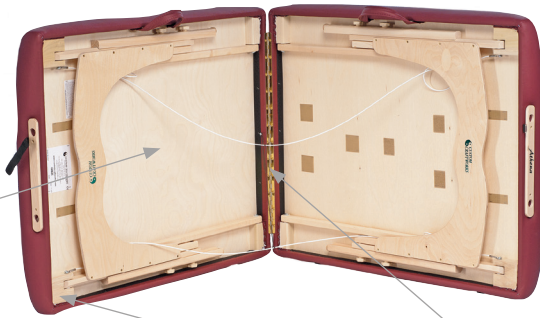

ATHENA TABLE

Classic Series

The Athena massage table has been the top seller in our line for over two decades. Once you experience this amazing table, you'll know why! The Athena features premium materials and unmatched craftsmanship. Built using only the finest components, such as Eastern Hard Rock Maple, American Poplar, Birch and aircraft-quality cables, the Athena was specifically designed to retain movement so that you feel fresher at the end of the day and your clients receive the massage that you intended. Customize the Athena by adding our Prenatal Option or Breast Recesses, and both you and your clients will experience the advantages of these unique features.

Standard Features:

Table Specifications:

- Table Weight: 34 lbs
- Height Range: 25" - 35"
- Length: 73"
- Width: 28", 30"
- Load Rating: 650 lbs
- 9" on center Face Rest Ports

Table Upgrades:

- Upholstery & Foam – includes our exclusive combination of luxurious Natural Touch Urethane upholstery and three full inches of our four-layer Touch Response Memory Foam System
- Breast/Scapula Recesses – dual cutouts (includes custom plugs)
- Prenatal – includes Breast Recesses and belly cutout with adjustable sling to provide comfort and support to expectant mothers of any size (includes custom plugs)
- Custom Width: 33" or 36"
- Custom Length: 78"
- Low Height Range: 18" - 26"
- Rounded Corners
- Side Arm Holes – for use with side arm extensions
- Crescent Face Hole – Includes custom plug

Support top is made from high-grade birch, chosen for strength and flex-resistance

Hardwood blocks in all 8 corners are securely braced, stapled and glued

Full-length hinge restricts lateral torquing between table halves