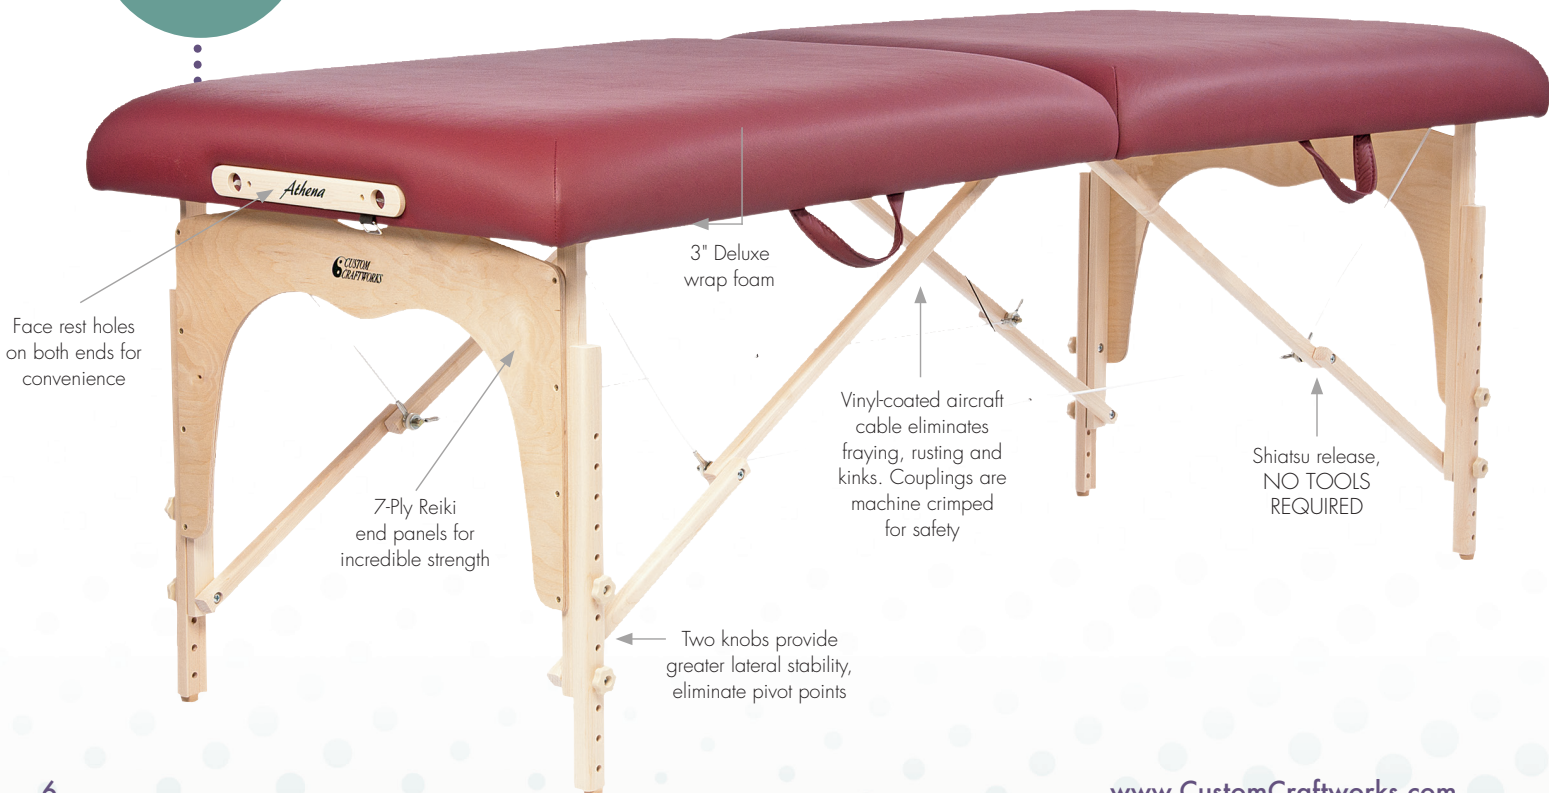

Face rest holes on both ends for convenience

7-Ply Reiki end panels for incredible strength

3" Deluxe wrap foam

Vinyl-coated aircraft cable eliminates fraying, rusting and kinks. Couplings are machine crimped for safety

Shiatsu release, NO TOOLS REQUIRED

Two knobs provide greater lateral stability, eliminate pivot points