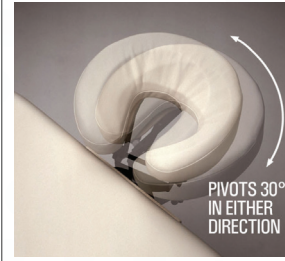

Add to your clients' experience and enhance your own toolbox with a variety of massage supplies and accessories.

Visit our website for complete accessories product details.

CR-Pill
Classic Series Crescent Pillow

\$42

POS
Dual Action Adjustable Face Rest w/Pillow (9" on center)

\$109

DPOS
Wooden Deluxe Adjustable Face Rest w/Pillow (9" on center)

\$129

PPOS
Pivot Posi-Tilt Face Rest w/Pillow (9" on center)
(or w/out pillow – PPOS-B \$117)