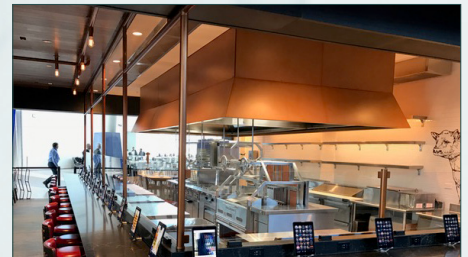

Arched hood with blue trim and decorative lighting

Tile hood with matching wall panel

Octagon hood with matching led plenum and pot rack

Round hammered style V bank hood

Sloped copper hood with matching suite