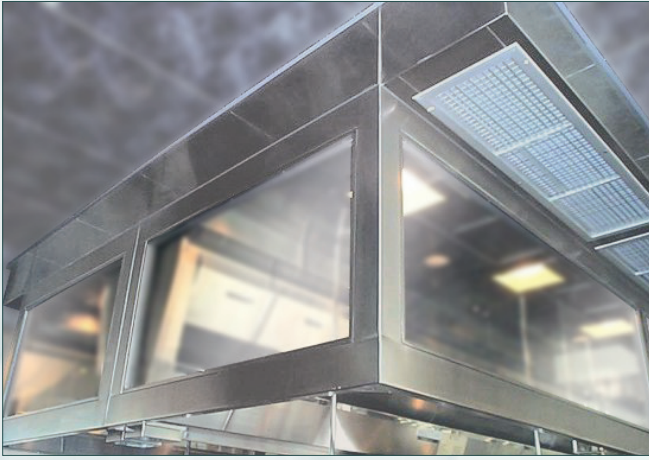

Curved front canopy with LED illumination

Copper tapered hood with Old World trim

Specialty glass hood

Round island hood

Illuminated tapered shelf

Mirrored copper hoods with matching lighting

Wrapped lattice hood with integrated camera and monitor

Wedged hood

Octagonal hood

Elliptical hood

Round hood

Mission style hood

Old World single hood in black powder coat

Water wash hood with round pop out for griddle presentation

Triple Old World hood with specialty control panel