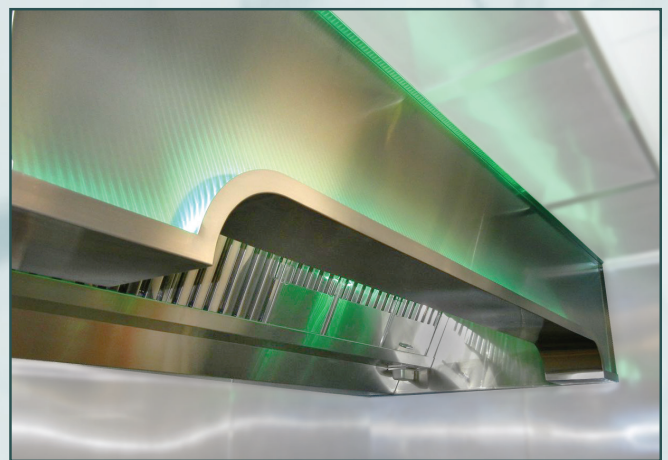

Curved front canopy with LED illumination