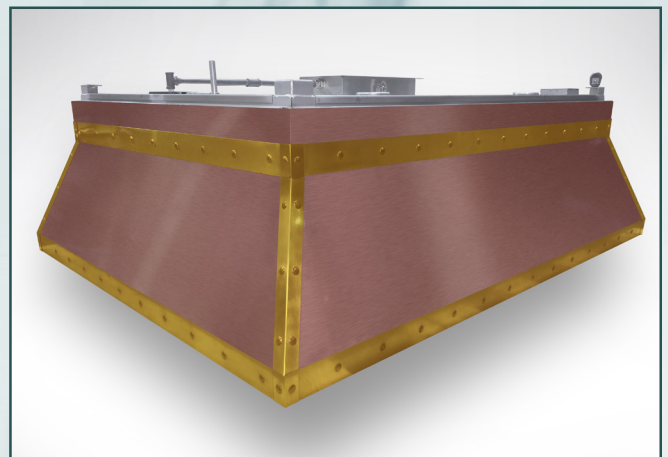

## Available Model Styles and Features

- Unique Architectural Design
- Full Concept Rendering Service
- Baffle Filter
- Cartridge Filter
- Ultraviolet (UVC)
- UVC Ready
- Low Air Volume System
- DCV(Caddy Smart Hood)
- Upgradeable From One System to Another
- Wall or Island
- Custom Plenums
- Matching UDS & Flashing
- LED Custom Programmable Lighting
- Thousands of Shapes, Sizes, & Finishes

Curved front canopy with LED illumination

Copper tapered hood with Old World trim

Specialty glass hood

Round island hood

Illuminated tapered shelf

Mirrored copper hoods with matching lighting

Wrapped lattice hood with integrated camera and monitor