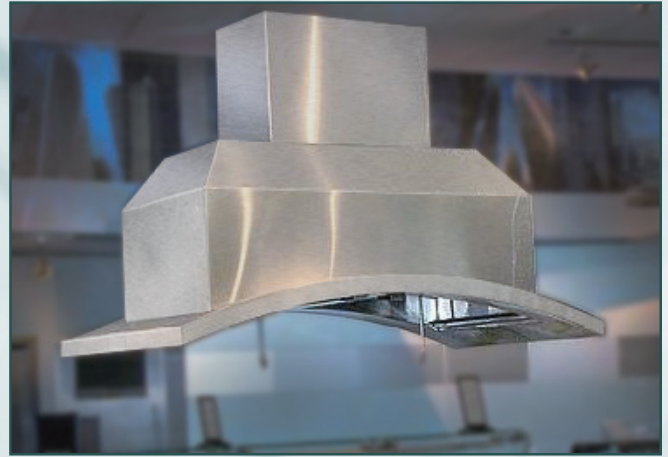

Caddy's custom hoods are not just great looking, but are engineered to provide the same dependable functionality as our standard models. Any standard hood can be redesigned as a custom architectural hood and can even include "green design" with a low air volume system, UVC cleaning, and demand control ventilation. All Caddy Architectural hoods are ETL listed.

Available Model Styles and Features

- Unique Architectural Design
- Full Concept Rendering Service
- Baffle Filter
- Cartridge Filter
- Ultraviolet (UVC)
- UVC Ready
- Low Air Volume System
- DCV(Caddy Smart Hood)
- Upgradeable From One System to Another
- Wall or Island
- Custom Plenums
- Matching UDS & Flashing
- LED Custom Programmable Lighting
- Thousands of Shapes, Sizes, & Finishes

To schedule your no-cost Caddy site survey and begin enjoying the benefits of a Caddy custom architectural hood, call (856) 467-4222 or click on www.caddycorp.com today.

Double walled Arch "Floating Hood"