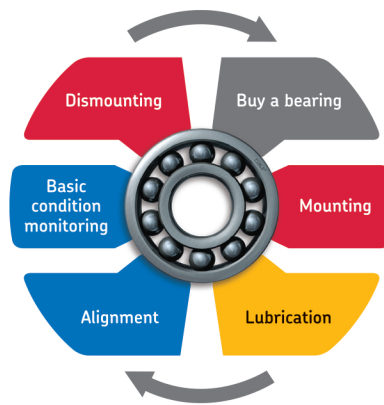

Discover world-class reliability with mounted bearings from SKF

Maximize performance, reduce maintenance costs, and depend on SKF's unparalleled industry experience.

Mounted ball bearings

Mounted roller bearings

SKF Maintenance Products

The right tools to help you prevent premature bearing failure

More solutions from SKF

CR seals from SKF

System 24 single point lubricators

SFD Separator Dryers

SKF Pulse Vibration & temperature sensor/app