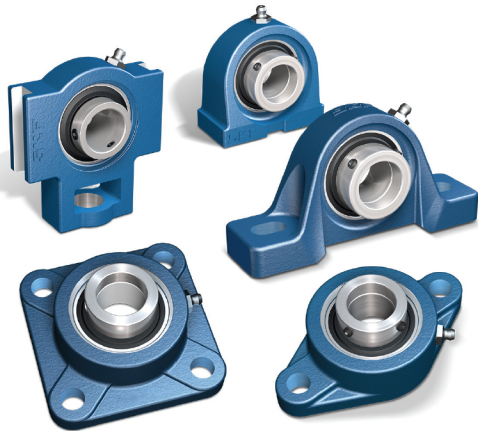

Discover world-class reliability with mounted bearings from SKF

Maximize performance, reduce maintenance costs, and depend on SKF's unparalleled industry experience.

Mounted ball bearings

Mounted roller bearings

SKF Maintenance Products

The right tools to help you prevent premature bearing failure

More solutions from SKF

CR seals from SKF

System 24 single point lubricators

SFD Separator Dryers

SKF Pulse Vibration & temperature sensor/app