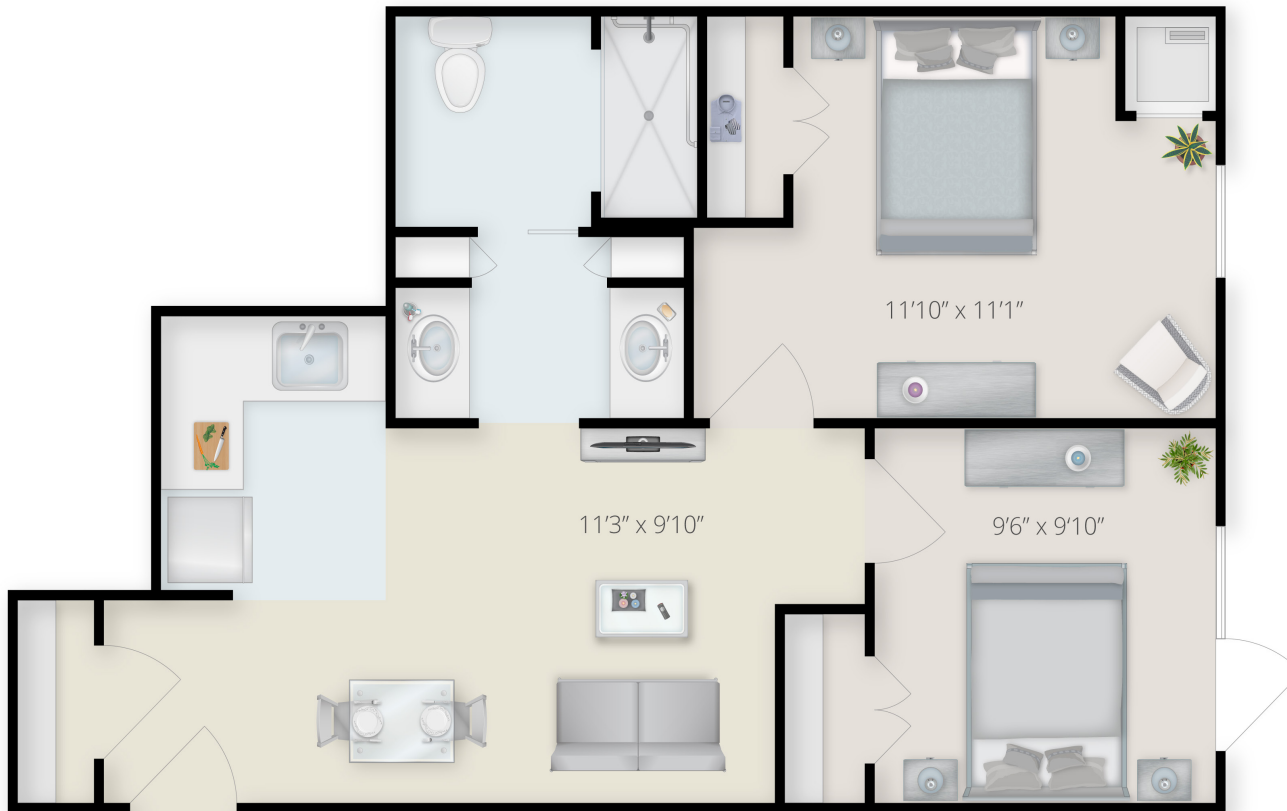

ARBOR TERRACE
roseland

The Hunterdon

Assisted Living
2 Bedroom - 1 Bathroom
611 Square Feet

Unit Number _____

Monthly Rent _____

Deposit _____

Arbor Terrace Roseland

345 Eagle Rock Avenue
Roseland, NJ 07068

Phone: (973) 618-1888

Website: ArborRoseland.com

Floor plan square footage, dimensions, & scaling are approximate.