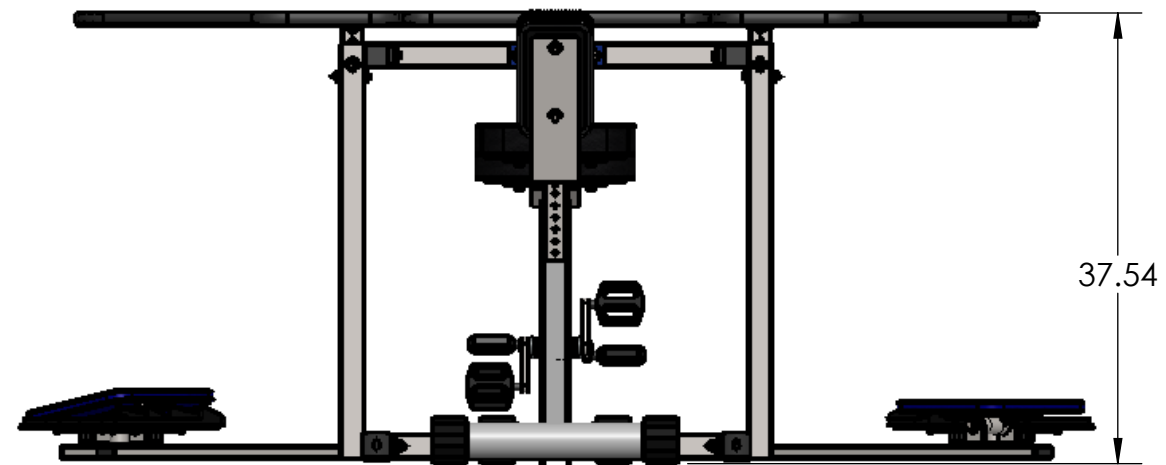

STANDARD FEATURES

- (2) BALANCE BOARDS
- (2) STAND AND SPINS
- (2) PEDAL BIKES
- ADJUSTABLE TABLE TOP HEIGHT
- ADJUSTABLE PEDAL SEAT HEIGHT

WEIGHT: 339.85

REVISION: 9/7/17