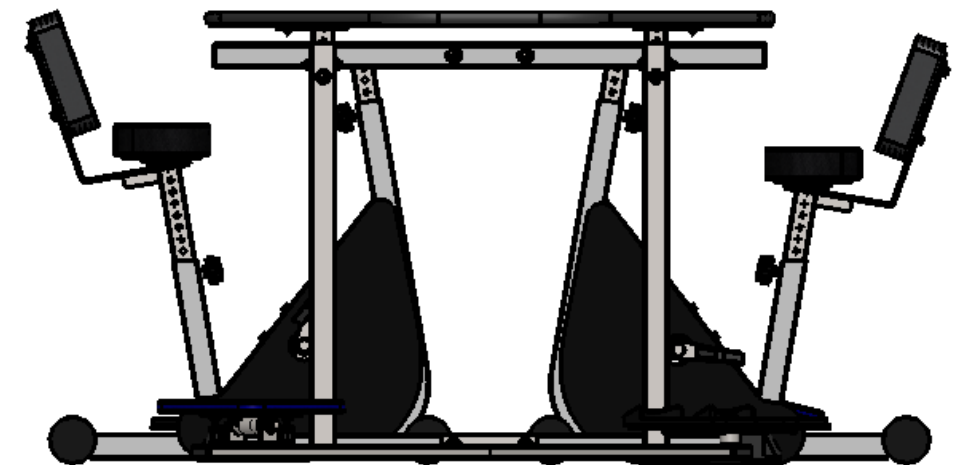

STANDARD FEATURES

- (2) BALANCE BOARDS
- (2) STAND AND SPINS
- (2) PEDAL BIKES
- ADJUSTABLE TABLE TOP HEIGHT
- ADJUSTABLE PEDAL SEAT HEIGHT

WEIGHT: 339.85

REVISION: 9/7/17