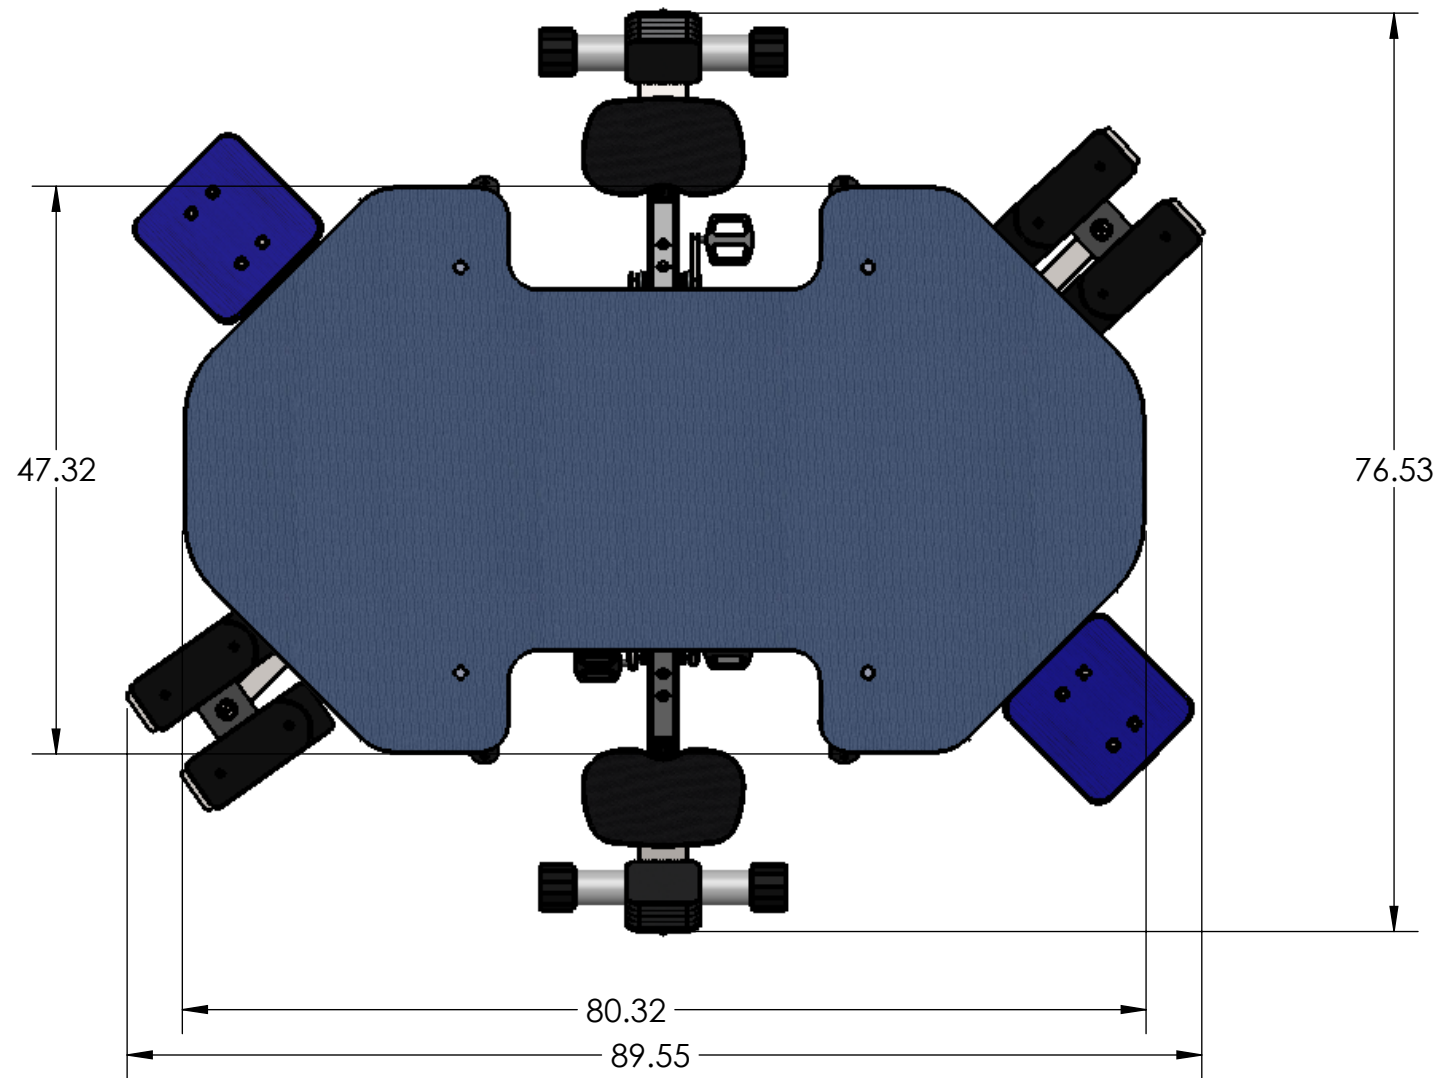

6 PERSON STANDING VARIETY TABLE MODEL # KC-6ST