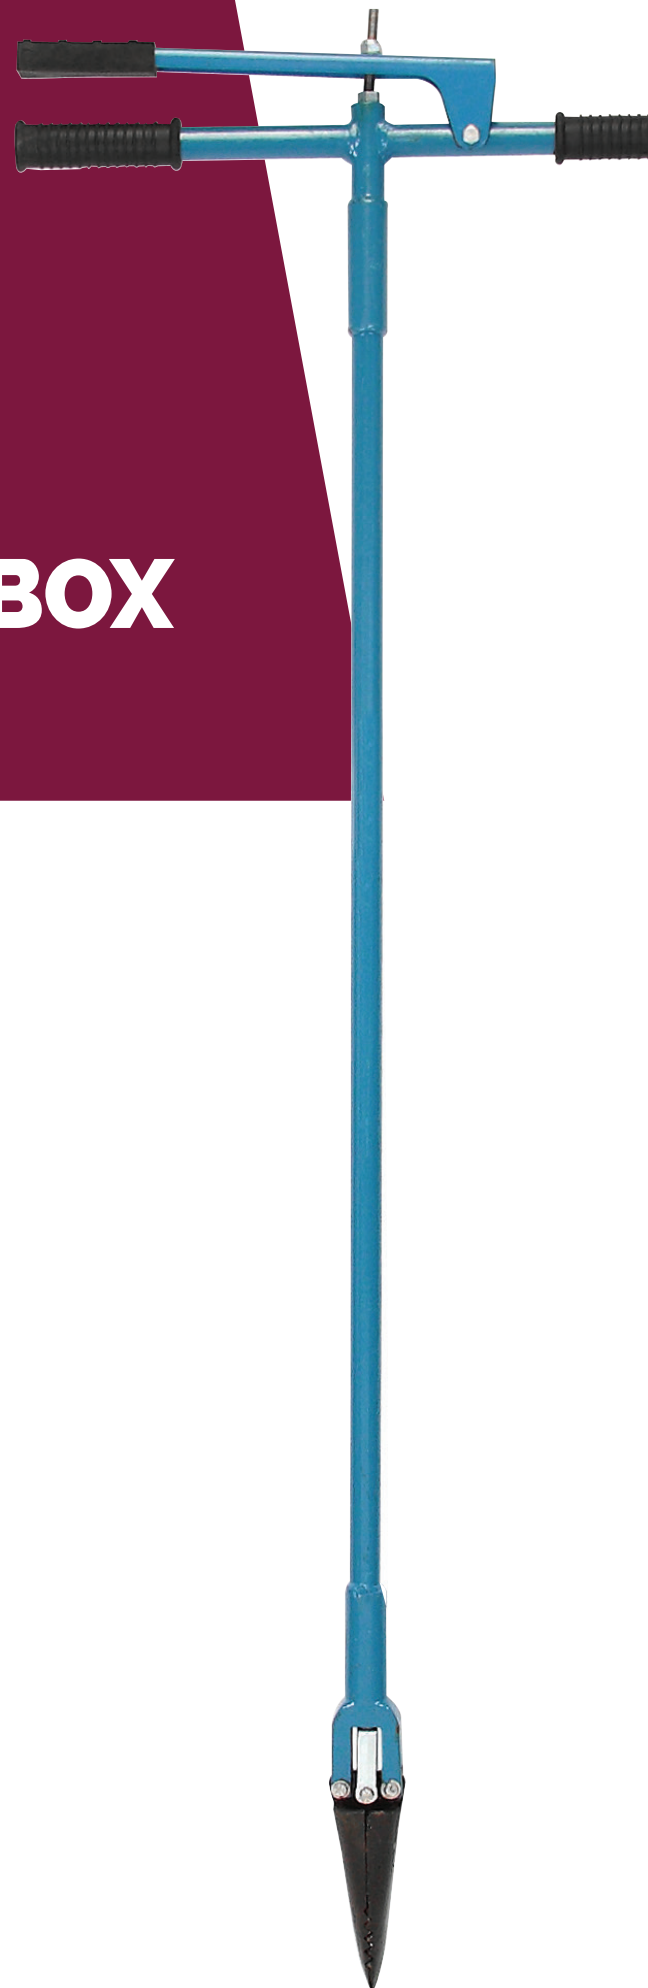

SERVICE & VALVE BOX CLEANERS

Heavy Duty Service &
Valve Box Cleaners
Cleaner Spoons
Cleaning Augers

SERVICE & VALVE BOX CLEANERS

Heavy Duty Service & Valve Box Cleaners

Heavy Duty Service & Valve Box Cleaners

- Twice the holding power of competitors' cleaners
- Powder coated for corrosion resistance
- Rubber coated handles for better grip
- Interchangeable spoons
- All welded construction

Valve and Service Box Cleaner Handle Assembly

Valve & Service Box Cleaner Spoons

Standard Cleaner Spoon

Valve Box Clam Spoon

Retrieving Spoon Needle Nose Grip

Retrieving Spoon Shark Grip

PRODUCT DESCRIPTION	WT.	PART NO.
Cleaner Handle Assembly	3 lbs	05922A
Std Valve & SB Spoon	2 lbs	63315 3SB
Std Spoons w/Yoke & Pins	2 lbs.	63315 3VB
4½" VB Clam Spoon	2 lbs.	63322 CS
Needle Nose Spoon	2 lbs.	63315 3C
Shark Grip Spoon	2 lbs.	63315 3B

Now supplied with rotational
rubber handle grips!

How to Use

- Place the auger in the service box and rotate.
- The rotation of the auger will bring dirt and debris to the top of the box where it will fall out on to the ground.