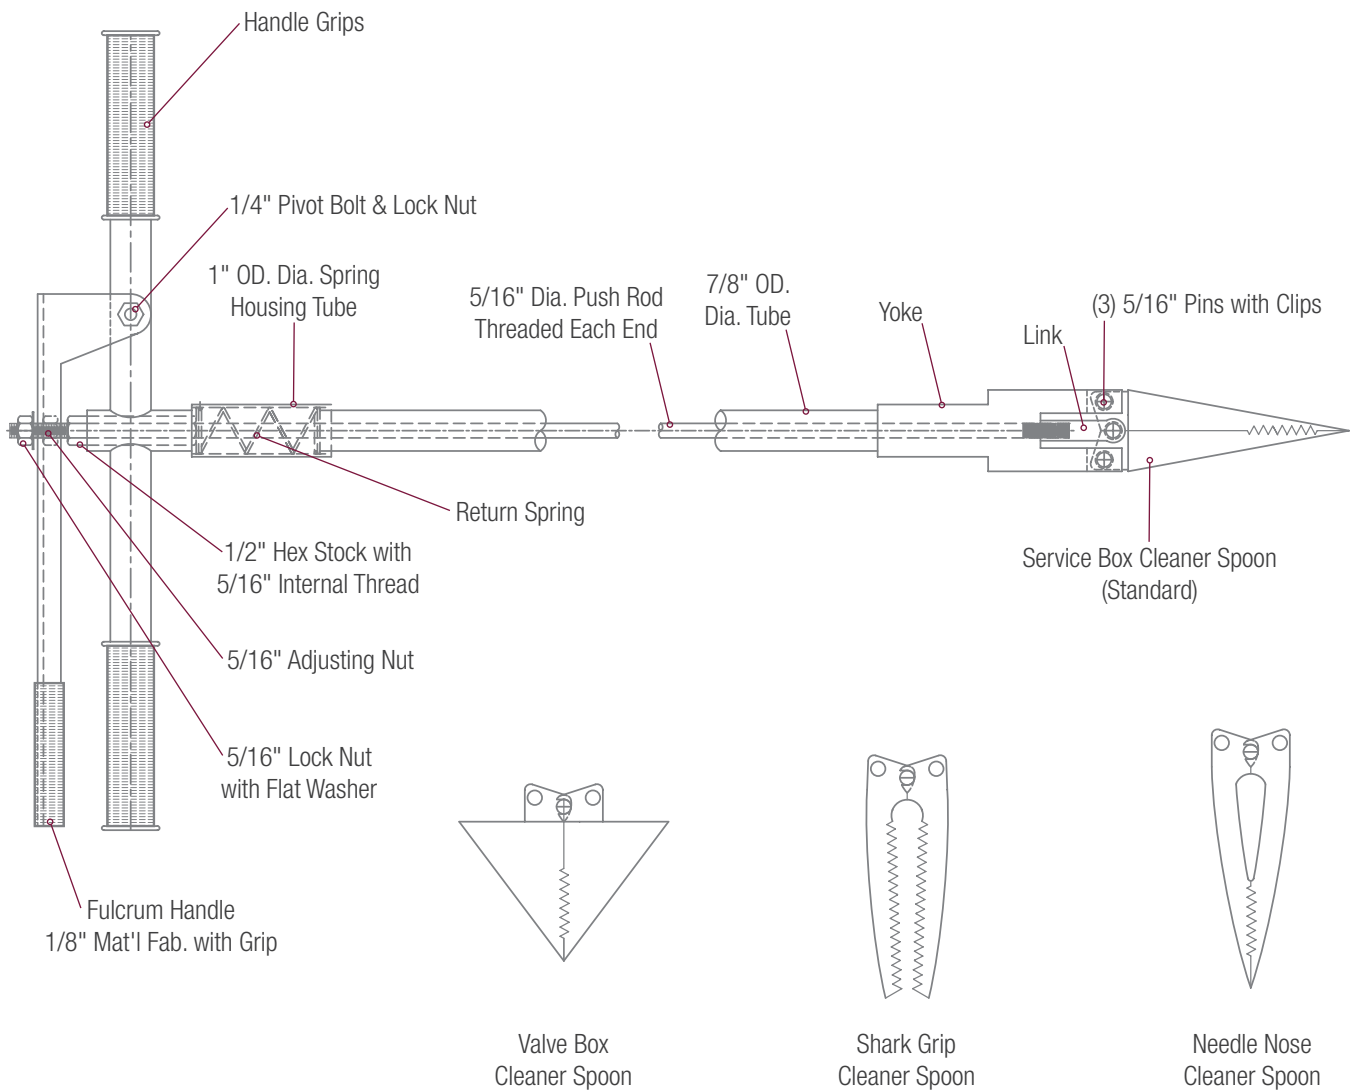

COMBO WRENCHES & ACCESSORIES

Heavy Duty Service & Valve Box Cleaners

Interchangeable Cleaning Spoons