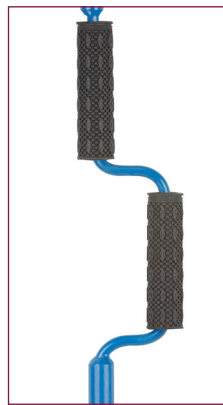

Now supplied with rotational
rubber handle grips!