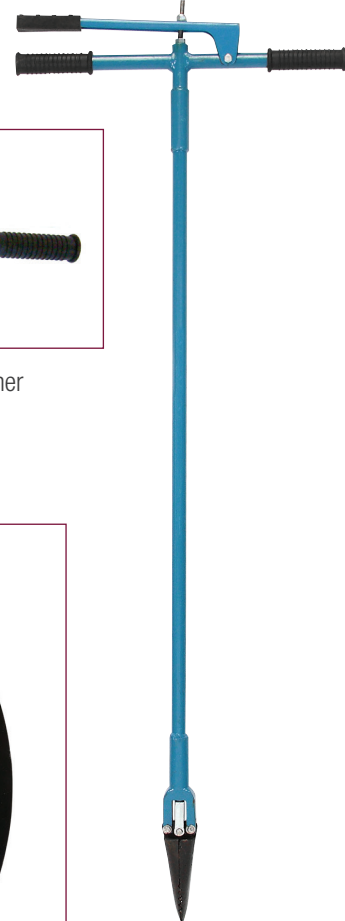

- Twice the holding power of competitors' cleaners
- Powder coated for corrosion resistance
- Rubber coated handles for better grip
- Interchangeable spoons
- All welded construction

Valve and Service Box Cleaner Handle Assembly

Valve & Service Box Cleaner Spoons

Standard Cleaner Spoon

Valve Box Clam Spoon

Retrieving Spoon Needle Nose Grip

Retrieving Spoon Shark Grip

PRODUCT DESCRIPTION	WT.	PART NO.
Cleaner Handle Assembly	3 lbs	05922A
Std Valve & SB Spoon	2 lbs	63315 3SB
Std Spoons w/Yoke & Pins	2 lbs.	63315 3VB
4½" VB Clam Spoon	2 lbs.	63322 CS
Needle Nose Spoon	2 lbs.	63315 3C
Shark Grip Spoon	2 lbs.	63315 3B

Now supplied with rotational
rubber handle grips!

How to Use

- Place the auger in the service box and rotate.
- The rotation of the auger will bring dirt and debris to the top of the box where it will fall out on to the ground.