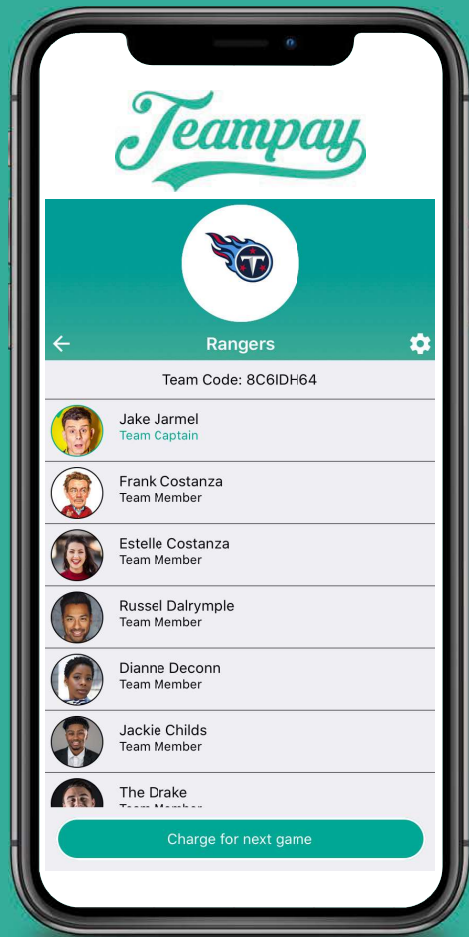

# Team Captain

The first person to join the team will automatically default to Team Captain

You can assign multiple teammates to Team Captain

Only Team Captains can make payments on behalf of the team

# How To Promote a Team Captain

As Team Captain click on the player you wish to promote

Select 'Promote to Captain'

The person who has been promoted to captain will then need to log out and log back into their account for it to reflect as Team Captain.