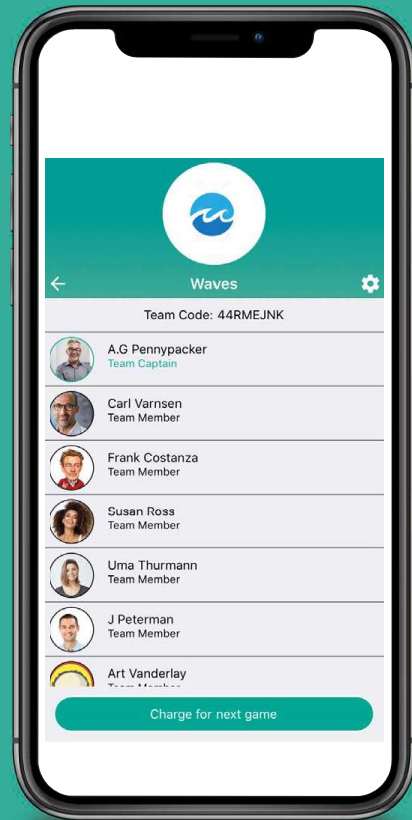

# Team Captain

The first person to join the team will automatically default to Team Captain

You can assign multiple teammates to Team Captain

Only Team Captains can make payments on behalf of the team

# How To Promote a Team Captain

As Team Captain click on the player you wish to promote

Select 'Promote to Captain'

The person who has been promoted to captain will then need to log out and log back into their account for it to reflect as Team Captain.