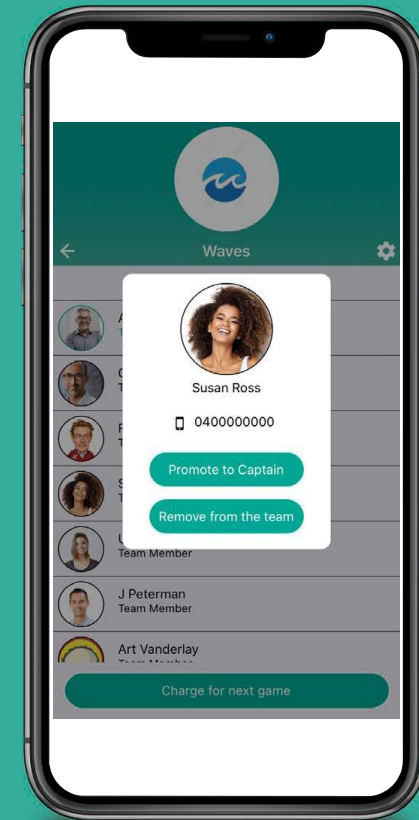

# Team Captain

The first person to join the team will automatically default to Team Captain

You can assign multiple teammates to Team Captain

Only Team Captains can make payments on behalf of the team

# How To Promote a Team Captain

As Team Captain click on the player you wish to promote

Select 'Promote to Captain'

The person who has been promoted to captain will then need to log out and log back into their account for it to reflect as Team Captain.