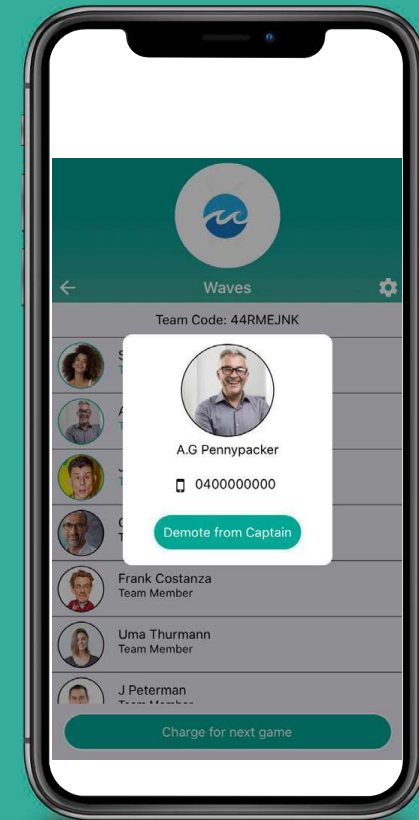

The person who has been demoted from captain will then need to log out and log back into their account for it to reflect.