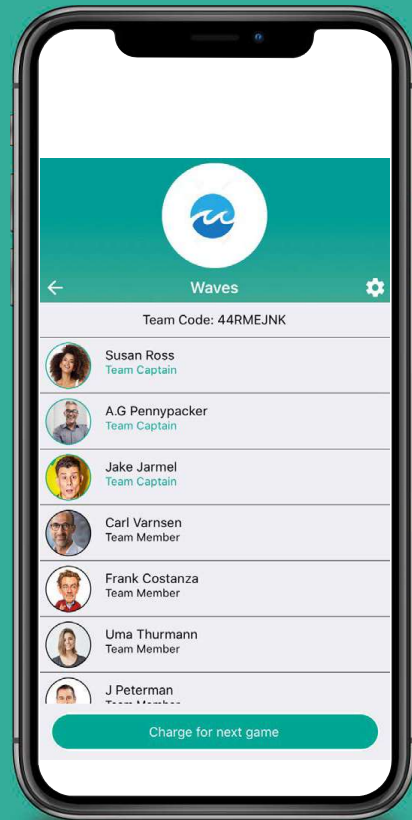

How To Demote a Team Captain

As Team Captain click on the player you wish to demote

Select 'Demote from Captain'