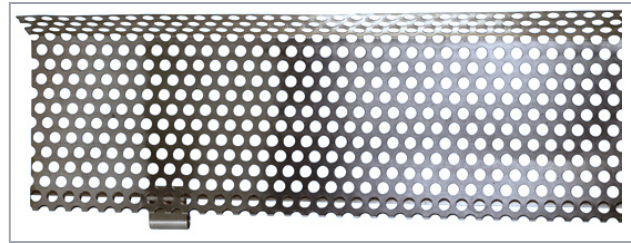

# PREMIER STEEL GUTTER SYSTEM™

*Superior Gutters Made Simple*

Tel: (814) 455-7430 | Fax (814) 464-8838 | Email: sales@slateandcopper.com | Web: www.slateandcopper.com

## Aluminum Gutter Guard

Produced from .040 Aluminum. Sold in 6' 6" sections, each section has 3 attached clips.

SIZE	PART#	METAL TYPE	<i>a</i>	<i>a1</i>	HOLE DIA.
5"	AL5GG	ALUMINUM	5.250"	1.875"	5/16"
6"	AL6GG	ALUMINUM	6.125"	1.875"	5/16"