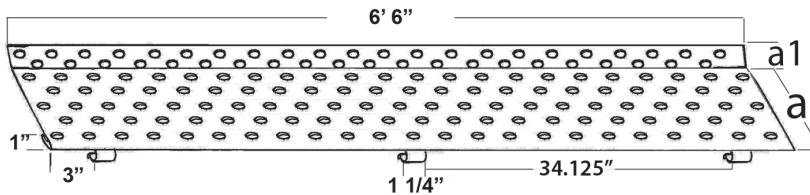

## Aluminum Gutter Guard

Produced from .040 Aluminum. Sold in 6' 6" sections, each section has 3 attached clips.

SIZE	PART#	METAL TYPE	<i>a</i>	<i>a1</i>	HOLE DIA.
5"	AL5GG	ALUMINUM	5.250"	1.875"	5/16"
6"	AL6GG	ALUMINUM	6.125"	1.875"	5/16"