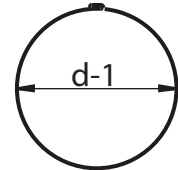

## Smooth-Seamless Copper Elbow 60° degree

size	part #	d-1	c
3"	ED360	3" / 76mm	1.5"
4"	ED460	4" / 100mm	1.5"

Produced from 18 oz. (.024") Pure Copper

### Offset of Two 60° Elbows

pipe size	e	h	c
3"	5.125"	10.750"	1.5"
4"	6.750"	13.500"	1.5"

### 60° Copper Elbow

Size	Part #
3 INCH	ED360
4 INCH	ED460

Date	Invoice#	Project	Company	Architect