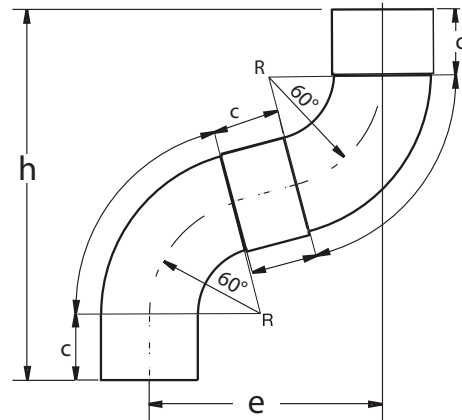

## Smooth-Seamless Copper Elbow 60° degree

size	part #	d-1	c
3"	ED360	3" / 76mm	1.5"
4"	ED460	4" / 100mm	1.5"

Produced from 18 oz. (.024") Pure Copper

### Offset of Two 60° Elbows

pipe size	e	h	c
3"	5.125"	10.750"	1.5"
4"	6.750"	13.500"	1.5"

### 60° Copper Elbow

Size	Part #
3 INCH	ED360
4 INCH	ED460

Date	Invoice#	Project	Company	Architect