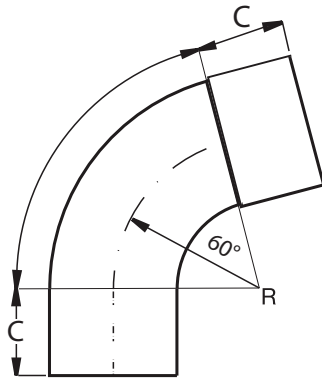

## Smooth-Seamless Copper Elbow 60° degree

size	part #	d-1	c
3"	ED360	3" / 76mm	1.5"
4"	ED460	4" / 100mm	1.5"

Produced from 18 oz. (.024") Pure Copper

### Offset of Two 60° Elbows

pipe size	e	h	c
3"	5.125"	10.750"	1.5"
4"	6.750"	13.500"	1.5"

### 60° Copper Elbow

Size	Part #
3 INCH	ED360
4 INCH	ED460

Date	Invoice#	Project	Company	Architect