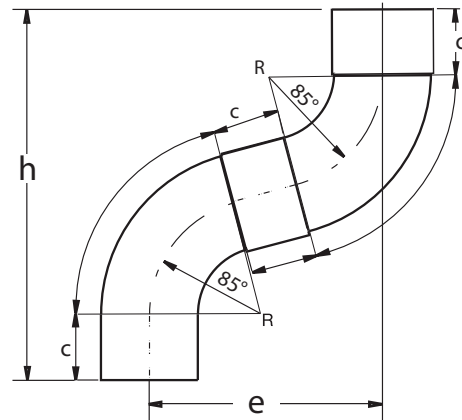

## Smooth-Seamless Copper Elbow 85° degree

size	part #	d-1	c
2"	ED285	2.25" / 60mm	1.5"
3"	ED385	3" / 76mm	1.5"
4"	ED485	4.7" / 100mm	1.5"

Produced from 18 oz. (.024") Pure Copper

### Offset of Two 85° Elbows

pipe size	e	h	c
2"	8.25"	10.750"	1.5"
3"	9"	12"	1.5"
4"	12"	14.750"	1.5"

### 85° Copper Elbow

Size	Part #
2 INCH	ED285
3 INCH	ED385
4 INCH	ED485

Date	Invoice#	Project	Company	Architect