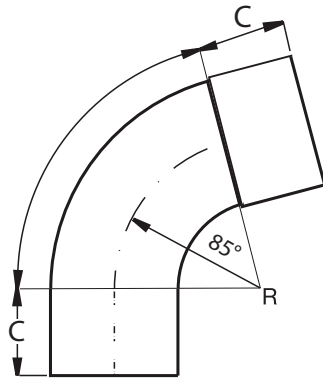

## Smooth-Seamless Copper Elbow 85° degree

size	part #	d-1	c
2"	ED285	2.25" / 60mm	1.5"
3"	ED385	3" / 76mm	1.5"
4"	ED485	4.7" / 100mm	1.5"

Produced from 18 oz. (.024") Pure Copper

### Offset of Two 85° Elbows

pipe size	e	h	c
2"	8.25"	10.750"	1.5"
3"	9"	12"	1.5"
4"	12"	14.750"	1.5"

### 85° Copper Elbow

Size	Part #
2 INCH	ED285
3 INCH	ED385
4 INCH	ED485

Date	Invoice#	Project	Company	Architect