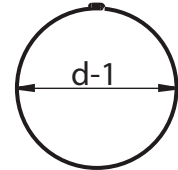

## Smooth-Seamless Copper Elbow 85° degree

size	part #	d-1	c
2"	ED285	2.25" / 60mm	1.5"
3"	ED385	3" / 76mm	1.5"
4"	ED485	4.7" / 100mm	1.5"

Produced from 18 oz. (.024") Pure Copper

### Offset of Two 85° Elbows

pipe size	e	h	c
2"	8.25"	10.750"	1.5"
3"	9"	12"	1.5"
4"	12"	14.750"	1.5"

### 85° Copper Elbow

Size	Part #
2 INCH	ED285
3 INCH	ED385
4 INCH	ED485

Date	Invoice#	Project	Company	Architect