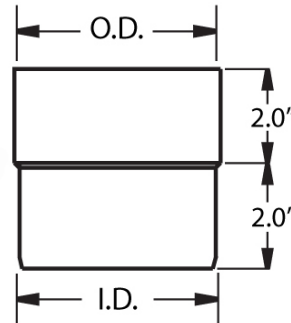

Downspout Connector

24 Guage Zinc Magnesium Steel and sprayed with a proprietary scratch and fade resistant paint.

Downspout Connector

Color	Part #	3" pipe	4" pipe	5" pipe
WHITE		WTZ3C	WTZ4C	WTZ5CON
DARK BRONZE		DBZ3C	DBZ4C	DBZ5CON
BLACK		BKZ3C	BKZ4C	
DARK CHARCOAL		DCZ3C	DCZ4C	
NATURAL GRAY METALIC		NGZ3C	NGZ4C	
UNPAINTED G-90 GALVANIZED		UZ3C	UZ4C