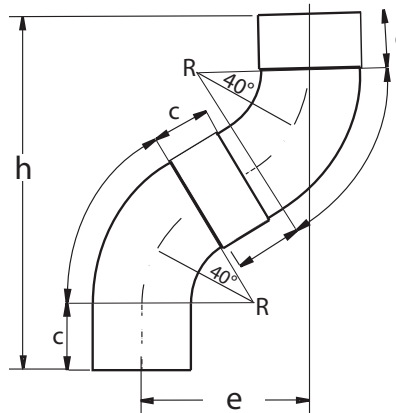

## 40° Degree Elbow

Size	d-1
3"	3.1"
4"	4.0"
5"	4.7"

24 Gauge Zinc Magnesium Steel and sprayed with a proprietary scratch and fade resistant paint.

### Offset of Two 40° Elbows

pipe size	e	h	c
3"	3.75"	11.75"	1.5"
4"	4.50"	13.50"	1.5"
5"	4.00"	12.50"	1.625"

Date	Invoice#	Project	Company	Architect