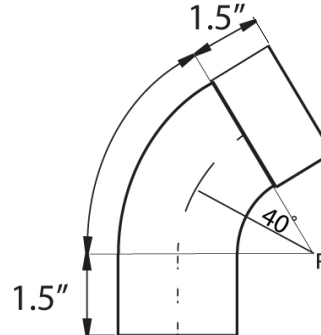

## 40° Degree Elbow

Size	d-1
3"	3.1"
4"	4.0"
5"	4.7"

24 Gauge Zinc Magnesium Steel and sprayed with a proprietary scratch and fade resistant paint.

### Offset of Two 40° Elbows

pipe size	e	h	c
3"	3.75"	11.75"	1.5"
4"	4.50"	13.50"	1.5"
5"	4.00"	12.50"	1.625"

Date	Invoice#	Project	Company	Architect