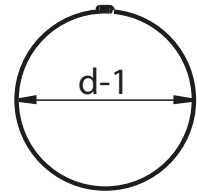

## 40° Degree Elbow

Size	d-1
3"	3.1"
4"	4.0"
5"	4.7"

24 Gauge Zinc Magnesium Steel and sprayed with a proprietary scratch and fade resistant paint.

### Offset of Two 40° Elbows

pipe size	e	h	c
3"	3.75"	11.75"	1.5"
4"	4.50"	13.50"	1.5"
5"	4.00"	12.50"	1.625"

Date	Invoice#	Project	Company	Architect