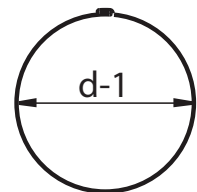

## Elbow 85° degree

Size	d-1
3"	3.1"
4"	4.0"
5"	4.7"

24 Guage Zinc Magnesium Steel and sprayed with a proprietary scratch and fade resistant paint.

### Offset of Two 85° Elbows

pipe size	e	h
3"	9.50"	12.25"
4"	12.00"	14.50"

Date	Invoice#	Project	Company	Architect