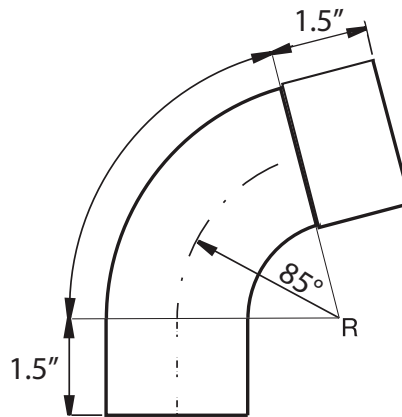

## Elbow 85° degree

Size	d-1
3"	3.1"
4"	4.0"
5"	4.7"

24 Guage Zinc Magnesium Steel and sprayed with a proprietary scratch and fade resistant paint.

### Offset of Two 85° Elbows

pipe size	e	h
3"	9.50"	12.25"
4"	12.00"	14.50"

Date	Invoice#	Project	Company	Architect