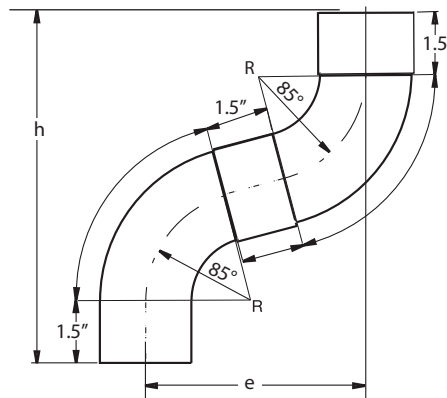

## Elbow 85° degree

Size	d-1
3"	3.1"
4"	4.0"
5"	4.7"

24 Guage Zinc Magnesium Steel and sprayed with a proprietary scratch and fade resistant paint.

### 85° Steel Elbow

Color	Part #	3"	4"	5"
WHITE		WTZ385	WTZ485	n/a
DARK BRONZE		DBZ385	DBZ485	n/a
BLACK		BKZ385	BKZ485	
DARK CHARCOAL		DCZ385	DCZ485	
NATURAL GRAY METALIC		NGZ385	NGZ485	
UNPAINTED G-90 GALVANIZED		UZ385	UZ485	

### Offset of Two 85° Elbows

pipe size	e	h
3"	9.50"	12.25"
4"	12.00"	14.50"

Date	Invoice#	Project	Company	Architect