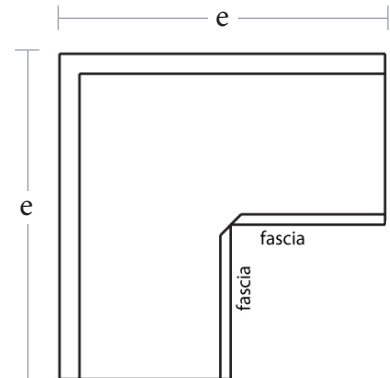

PREMIER STEEL GUTTER SYSTEM™

Superior Gutters Made Simple

Tel: (814) 455-7430 | Fax (814) 464-8838 | Email: sales@slateandcopper.com | Web: www.premiersteelgutters.com

90° Outside Corner, Steel Miter

(7.6" size has welded seam)

Gutter Size	e
5"	11.80"
6"	11.80"
7.6"	13.50"

24 Gauge Zinc Magnesium Steel and sprayed with a proprietary scratch and fade resistant paint.

Outside Gutter Miter

Color	Part #	5"	6"	7.6"
WHITE		WTZ5MOT	WTZ6MOT	WTZ76MOT
DARK BRONZE		DBZ5MOT	DBZ6MOT	DBZ76MOT
BLACK		BKZ5MOT	BKZ6MOT	
DARK CHARCOAL		DCZ5MOT	DCZ6MOT	
NATURAL GRAY METALIC		NGZ5MOT	NGZ6MOT	
UNPAINTED G-90 GALVANIZED		UZ5MOT	UZ6MOT	