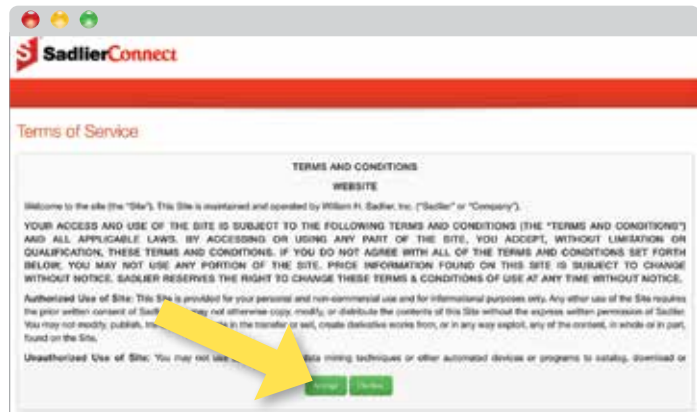

We Believe™ Catholic Identity Parish Edition, Grades K–6 Digital Resources

Getting Started Guide

To access Catechist & Teacher Resources *(continued)*

1. Review the Terms of Service and select “Accept” if you agree.